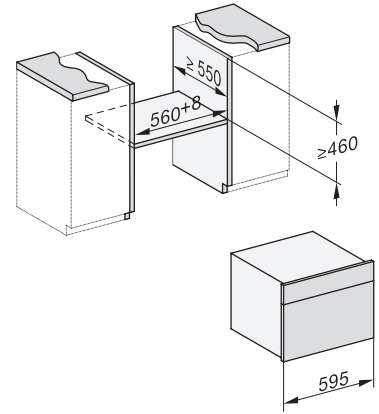

DGC 7845 HCX Pro 125 Gala Ed

Bezuchwytowy kompaktowy piekarnik parowy z przyłączem do wody i odpływu do gotowania na parze i pieczenia, z bezprzew. pieczeniometerem + HydroClean.

Installation DG, DGM, DGC XL, ESW7x20 installation drawings

Installation_DG_DGM_DGC_XL_ESW7x10_EVS7010, installation drawings

built-in DG DGM DGC XL build-under, installation drawing

DGC7x4x built-in tall cabinet, installation drawing

DGC7x45 connections and ventilation 45cm, installation drawing

DGC7x4x swivel range of the aperture, installation drawings

screw joint DGC XL, installation drawing

side view DGC XL, installation drawings