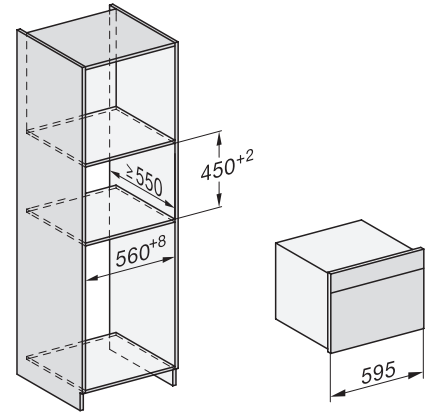

built-in DG DGM DGC XL build-under, installation drawing

DGC7x4x built-in tall cabinet, installation drawing

DGC7x45 connections and ventilation 45cm, installation drawing

DGC7x4x Schwenkbereich der Blende, installation drawings