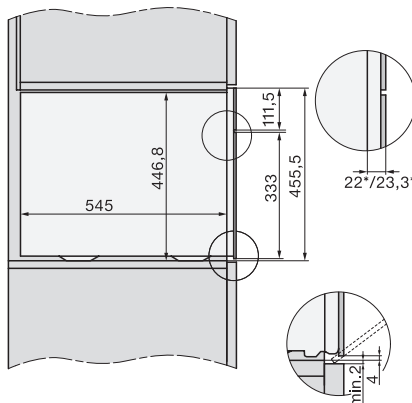

Installation_DG_DGM_DGC_XL_ESW7x10_EVS7010, installation drawings

built-in DG DGM DGC XL build-under, installation drawing

DGC7x4x built-in tall cabinet, installation drawing

DGC7x45 connections and ventilation 45cm, installation drawing

DGC7x4x swivel range of the aperture, installation drawings

screw joint DGC XL, installation drawing

side view DGC XL, installation drawings