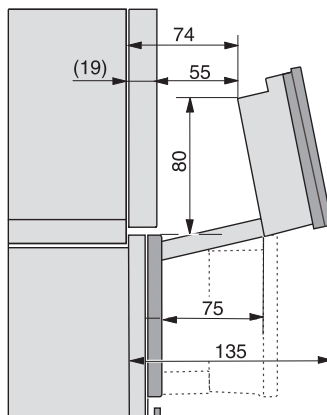

built-in DG DGM DGC XL build-under, installation drawing

DGC7x4x built-in tall cabinet, installation drawing

DGC7x45 connections and ventilation 45cm, installation drawing

DGC7x4x Schwenkbereich der Blende, installation drawings

screw joint DGC XL, installation drawing

DGC7x6x X with and without handle side view, installation drawings