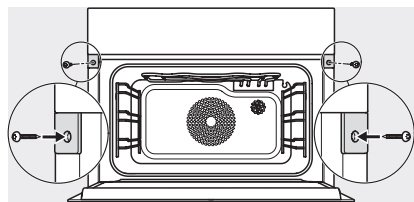

DGC 7845 HCX Pro 125 Gala Ed

Bezuchwytowy kompaktowy piekarnik parowy z przyłączem do wody i odpływu do gotowania na parze i pieczenia, z bezprzew. pieczeniometerem + HydroClean.

Installation DG, DGM, DGC XL, ESW7x20 installation drawings

Installation_DG_DGM_DGC_XL_ESW7x10_EVS7010, installation drawings

built-in DG DGM DGC XL build-under, installation drawing

DGC7x4x built-in tall cabinet, installation drawing

DGC7x45 connections and ventilation 45cm, installation drawing

DGC7x4x swivel range of the aperture, installation drawings

screw joint DGC XL, installation drawing

side view DGC XL, installation drawings