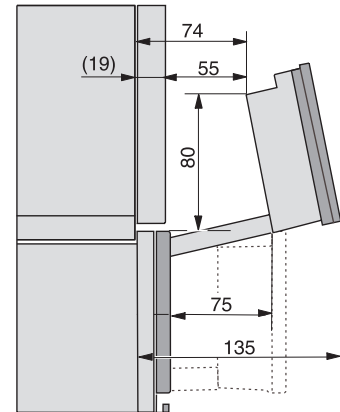

Installation_DG_DGM_DGC_XL_ESW7x10_EVS7010, installation drawings

built-in DG DGM DGC XL build-under, installation drawing

DGC7x4x built-in tall cabinet, installation drawing

DGC7x45 connections and ventilation 45cm, installation drawing

DGC7x4x swivel range of the aperture, installation drawings

screw joint DGC XL, installation drawing

side view DGC XL, installation drawings