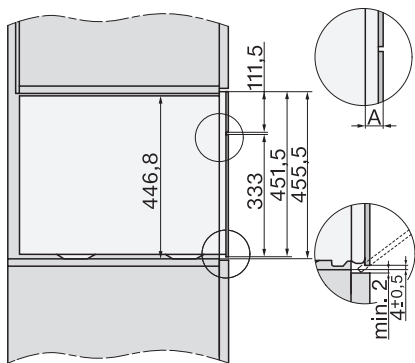

built-in DG DGM DGC XL build-under, installation drawing

DGC7x4x built-in tall cabinet, installation drawing

DGC7x45 connections and ventilation 45cm, installation drawing

DGC7x4x Schwenkbereich der Blende, installation drawings

screw joint DGC XL, installation drawing

DGC7x6x X with and without handle side view, installation drawings