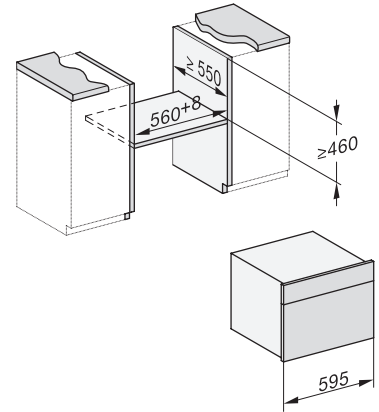

built-in DG DGM DGC XL build-under, installation drawing

DGC7x4x built-in tall cabinet, installation drawing

DGC7x40 connections and ventilation 45cm, installation drawing

DGC7x4x swivel range of the aperture, installation drawings

screw joint DGC XL, installation drawing

DGC7x6x X with and without handle side view, installation drawings