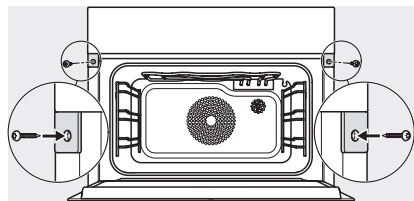

DGC 7440 HCX Pro 125 Gala Ed

Bezuchwytowy kompaktowy piekarnik parowy

do gotowania na parze i pieczenia, z połączeniem sieciowym + HydroClean.

Installation DG, DGM, DGC XL, ESW7x20 installation drawings

Installation_DG_DGM_DGC_XL_ESW7x10_EVS7010, installation drawings

built-in DG DGM DGC XL build-under, installation drawing

DGC7x4x built-in tall cabinet, installation drawing

DGC7x40 connections and ventilation 45cm, installation drawing

DGC7x4x swivel range of the aperture, installation drawings

screw joint DGC XL, installation drawing

side view DGC XL, installation drawings