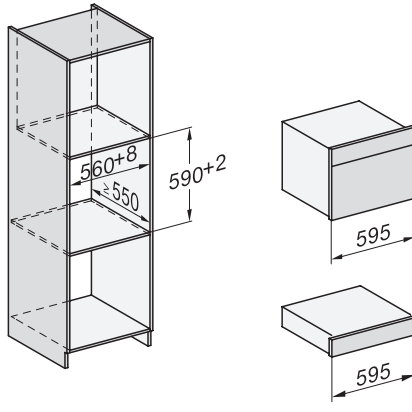

ESW7x10, DGC7x4xHCPro, DGC7x4xHCXPro, installation drawings