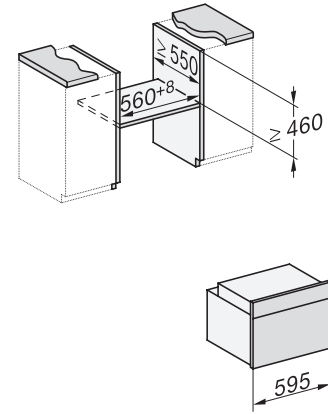

H 7840 BPX 125 Gala Ed

Bezuchwytowy kompaktowy piekarnik

w uniwersalnym wzornictwie z piezoniemierzem i BrillantLight.

side view H7000 M, installation drawings

built-in H7000 M, installation drawing

built-in H7000 M build-under, installation drawing

Installation H7000 M, installation drawing

side view H7000 M build-under, installation drawings