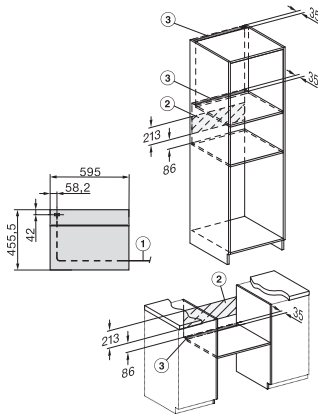

H 7840 BPX 125 Gala Ed

Bezuchwytowy kompaktowy piekarnik

w uniwersalnym wzornictwie z piezoniemierzem i BrillantLight.

side view H7000 M, installation drawings

built-in H7000 M, installation drawing

built-in H7000 M build-under, installation drawing

Installation H7000 M, installation drawing

side view H7000 M build-under, installation drawings