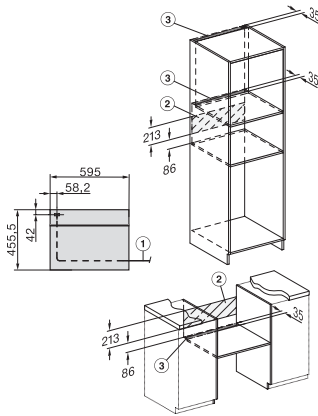

H 7840 BPX 125 Gala Ed

Bezuchwytowy kompaktowy piekarnik

w uniwersalnym wzornictwie z pieczeniomierzem i BrillantLight.

side view H7000 M, installation drawings

built-in H7000 M, installation drawing

built-in H7000 M build-under, installation drawing

Installation H7000 M, installation drawing

side view H7000 M build-under, installation drawings