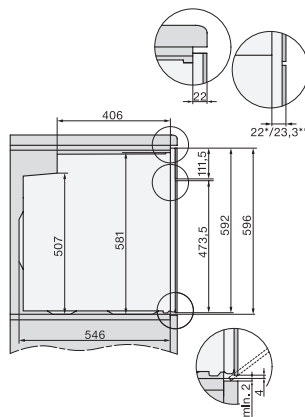

H 7464 BPX 125 Gala Ed  
 Piekarnik bezuchwyty  
 w uniwersalnym wzornictwie z piezoniemierzem i oświetleniem LED.

installation H7000 XL, installation drawing

side view H7000 XL, installation drawings

built-in H7000 XL, installation drawing

H226x-1B/BP/E/EP/I/IP, H2x6xB/BP, H7x6xB/BP/BPX,  
 installation drawings

side view H7000 XL build-under, installation drawing