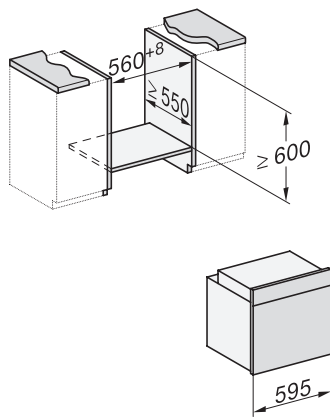

H 7464 BPX 125 Gala Ed  
 Piekarnik bezuchwyty  
 w uniwersalnym wzornictwie z piezoniemierzem i oświetleniem LED.

installation H7000 XL, installation drawing

side view H7000 XL, installation drawings

built-in H7000 XL, installation drawing

H226x-1B/BP/E/EP/I/IP, H2x6xB/BP, H7x6xB/BP/BPX,  
 installation drawings

side view H7000 XL build-under, installation drawing