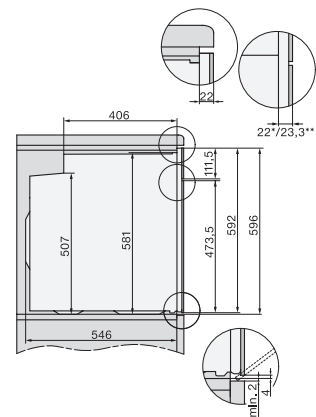

DGC 7351

Piekarnik parowy

w czarnym kolorze z podłączeniem do sieci, oświetleniem LED i TasteControl.

installation H7000 XL, installation drawing

installation H7000 XL, installation drawing, GB, AU

side view H7000 XL, installation drawings

built-in H7000 XL, installation drawing

H226x-1B/BP/E/EP/I/IP, H2x6xB/BP, H7x6xB/BP/BPX, installation drawings

side view H7000 XL build-under, installation drawing

H7x65BP, H7145BM, H7165B, H7365B, H2756B, H2765B/BP, DGC7151, DGC7351 installation drawings