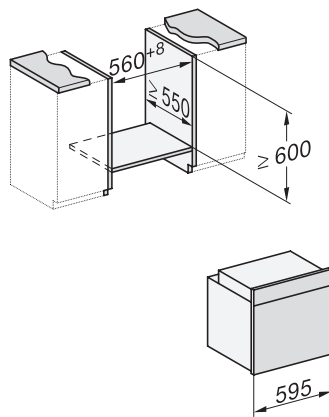

DGC 7351

Piekarnik parowy

w czarnym kolorze z podłączeniem do sieci, oświetleniem LED i TasteControl.

installation H7000 XL, installation drawing

installation H7000 XL, installation drawing, GB, AU

side view H7000 XL, installation drawings

built-in H7000 XL, installation drawing

H226x-1B/BP/E/EP/I/IP, H2x6xB/BP, H7x6xB/BP/BPX, installation drawings

side view H7000 XL build-under, installation drawing

H7x65BP, H7145BM, H7165B, H7365B, H2756B, H2765B/BP, DGC7151, DGC7351 installation drawings