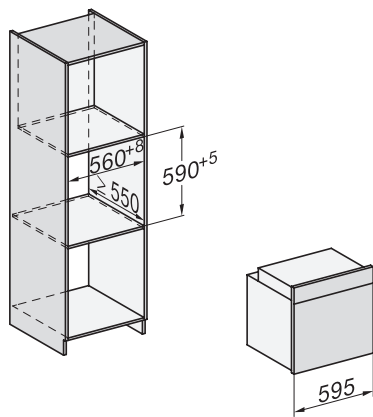

DGC 7351

Piekarnik parowy

w czarnym kolorze z podłączeniem do sieci, oświetleniem LED i TasteControl.

installation H7000 XL, installation drawing

installation H7000 XL, installation drawing, GB, AU

side view H7000 XL, installation drawings

built-in H7000 XL, installation drawing

H226x-1B/BP/E/EP/I/IP, H2x6xB/BP, H7x6xB/BP/BPX, installation drawings

side view H7000 XL build-under, installation drawing

H7x65BP, H7145BM, H7165B, H7365B, H2756B, H2765B/BP, DGC7151, DGC7351 installation drawings