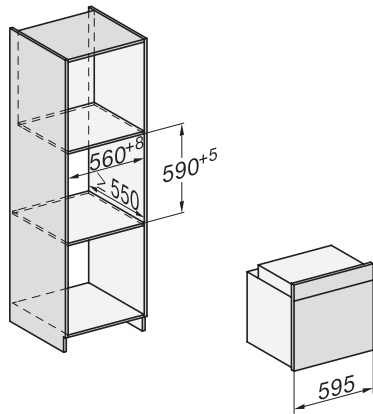

H 7365 BP

Piekarnik Miele

W czarnym kolorze z pieczeniometerem i czyszczeniem pirolitycznym.

installation H7000 XL, installation drawing

installation H7000 XL, installation drawing, GB, AU

side view H7000 XL, installation drawings

built-in H7000 XL, installation drawing

H226x-1B/BP/E/EP/I/IP, H2x6xB/BP, H7x6xB/BP/BPX, installation drawings

side view H7000 XL build-under, installation drawing

H7x65BP, H7145BM, H7165B, H7365B, H2756B, H2765B/BP, DGC7151, DGC7351 installation drawings