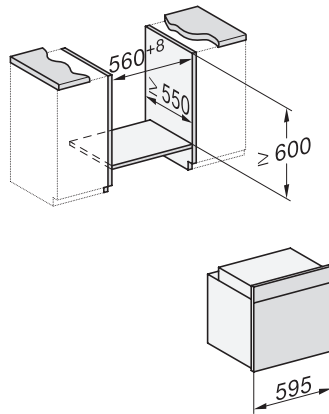

H 7365 BP

Piekarnik Miele

W czarnym kolorze z pieczeniometerem i czyszczeniem pirolitycznym.

installation H7000 XL, installation drawing

installation H7000 XL, installation drawing, GB, AU

side view H7000 XL, installation drawings

built-in H7000 XL, installation drawing

H226x-1B/BP/E/EP/I/IP, H2x6xB/BP, H7x6xB/BP/BPX, installation drawings

side view H7000 XL build-under, installation drawing

H7x65BP, H7145BM, H7165B, H7365B, H2756B, H2765B/BP, DGC7151, DGC7351 installation drawings