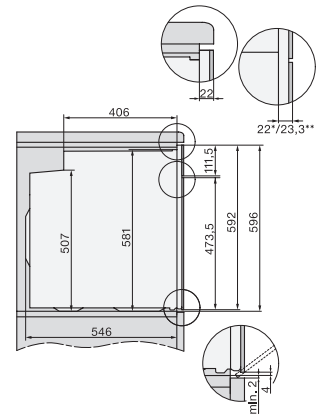

H 7365 BP

Piekarnik Miele

W czarnym kolorze z pieczeniometerem i czyszczeniem pirolitycznym.

installation H7000 XL, installation drawing

installation H7000 XL, installation drawing, GB, AU

side view H7000 XL, installation drawings

built-in H7000 XL, installation drawing

H226x-1B/BP/E/EP/I/IP, H2x6xB/BP, H7x6xB/BP/BPX, installation drawings

side view H7000 XL build-under, installation drawing

H7x65BP, H7145BM, H7165B, H7365B, H2756B, H2765B/BP, DGC7151, DGC7351 installation drawings