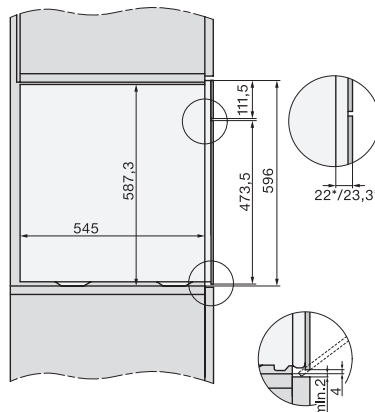

ESW7x10, EVS7010, DGC7x6xHCPro, DGC7x6xHCXPro installation drawings

built-in DGC XXL, installation drawing

DGC7x65 connections and ventilation 60cm, installation drawing

built-in DGC XXL build-under, installation drawing

screw joint DGC XXL, installation drawing

DGC7x4x swivel range of the aperture, installation drawings

side view DGC XXL, installation drawings