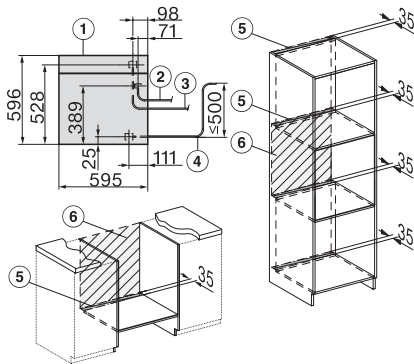

## DGC 7865 HCX Pro

Bezuchwytowy piekarnik parowy z przyłączem do wody i odpływu do gotowania na parze i pieczenia, z bezprzew. pieczeniometerem + HydroClean.

Installation DGC XXL, ESW7x20 installation drawings

ESW7x10, EVS7010, DGC7x6xHCPro, DGC7x6xHCXPro installation drawings

built-in DGC XXL, installation drawing

DGC7x65 connections and ventilation 60cm, installation drawing

built-in DGC XXL build-under, installation drawing

screw joint DGC XXL, installation drawing

DGC7x4x swivel range of the aperture, installation drawings

side view DGC XXL, installation drawings