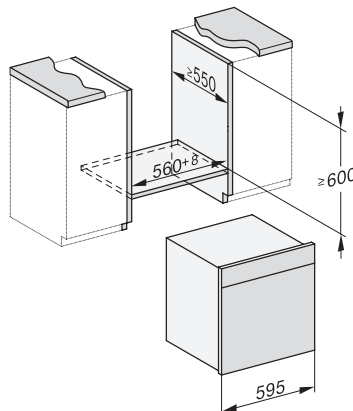

## DGC 7865 HCX Pro

Bezuchwytowy piekarnik parowy z przyłączem do wody i odpływu do gotowania na parze i pieczenia, z bezprzew. pieczeniometerem + HydroClean.

Installation DGC XXL, ESW7x20 installation drawings

ESW7x10, EVS7010, DGC7x6xHCPro, DGC7x6xHCXPro installation drawings

built-in DGC XXL, installation drawing

DGC7x65 connections and ventilation 60cm, installation drawing

built-in DGC XXL build-under, installation drawing

screw joint DGC XXL, installation drawing

DGC7x4x swivel range of the aperture, installation drawings

side view DGC XXL, installation drawings