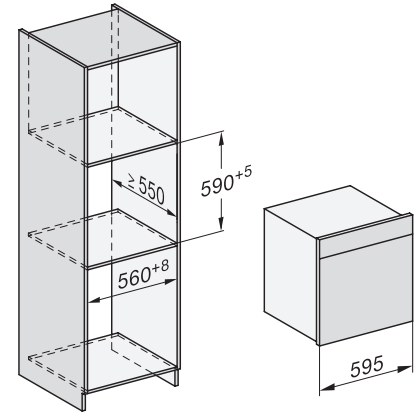

ESW7x10, EVS7010, DGC7x6xHCPro, DGC7x6xHCXPro installation drawings

built-in DGC XXL, installation drawing

DGC7x65 connections and ventilation 60cm, installation drawing

built-in DGC XXL build-under, installation drawing

screw joint DGC XXL, installation drawing

DGC7x4x swivel range of the aperture, installation drawings

side view DGC XXL, installation drawings