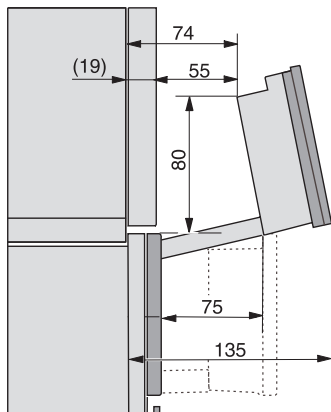

ESW7x10, EVS7010, DGC7x6xHCPro, DGC7x6xHCXPro installation drawings

built-in DGC XXL, installation drawing

DGC7x65 connections and ventilation 60cm, installation drawing

built-in DGC XXL build-under, installation drawing

screw joint DGC XXL, installation drawing

DGC7x4x swivel range of the aperture, installation drawings

side view DGC XXL, installation drawings