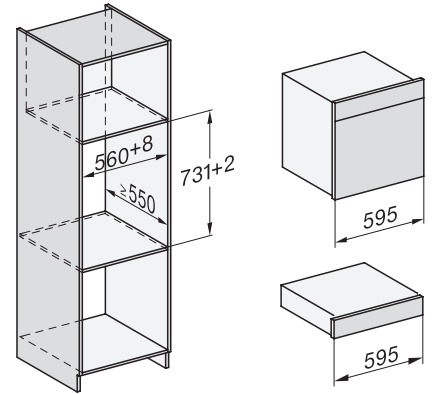

ESW7x20, DGC7x6xHCPro, DGC7x6xHCXPro installation drawings

ESW7x10, EVS7010, DGC7x6xHCPro, DGC7x6xHCXPro installation drawings

built-in DGC XXL, installation drawing

DGC7x65 connections and ventilation 60cm, installation drawing

built-in DGC XXL build-under, installation drawing

screw joint DGC XXL, installation drawing

DGC7x4x swivel range of the aperture, installation drawings

side view DGC XXL, installation drawings