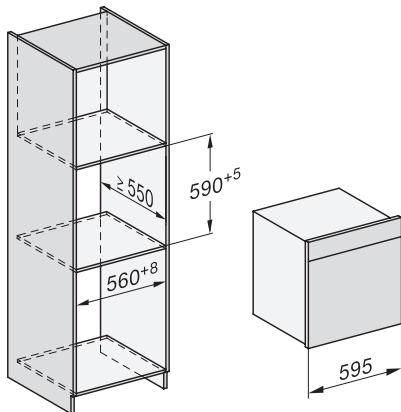

ESW7x20, DGC7x6xHCPro, DGC7x6xHCXPro installation drawings

ESW7x10, EVS7010, DGC7x6xHCPro, DGC7x6xHCXPro installation drawings

built-in DGC XXL, installation drawing

DGC7x65 connections and ventilation 60cm, installation drawing

built-in DGC XXL build-under, installation drawing

screw joint DGC XXL, installation drawing

DGC7x4x swivel range of the aperture, installation drawings

side view DGC XXL, installation drawings