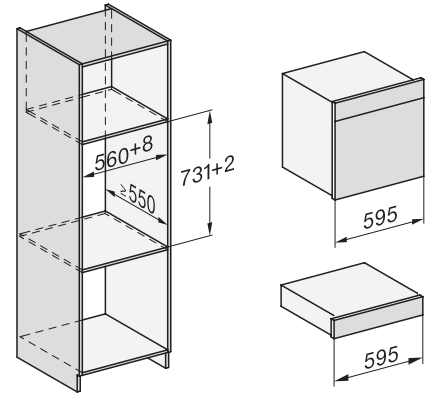

ESW7x10, EVS7010, DGC7x6xHCPro, DGC7x6xHCXPro installation drawings

built-in DGC XXL, installation drawing

DGC7x65 connections and ventilation 60cm, installation drawing

built-in DGC XXL build-under, installation drawing

screw joint DGC XXL, installation drawing

DGC7x4x swivel range of the aperture, installation drawings

side view DGC XXL, installation drawings