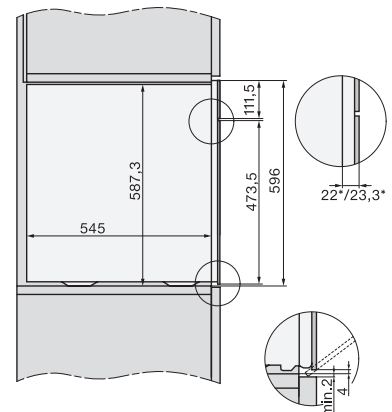

ESW7x10, EVS7010, DGC7x6xHCPro, DGC7x6xHCXPro installation drawings

built-in DGC XXL, installation drawing

DGC7x65 connections and ventilation 60cm, installation drawing

built-in DGC XXL build-under, installation drawing

screw joint DGC XXL, installation drawing

DGC7x4x swivel range of the aperture, installation drawings

side view DGC XXL, installation drawings