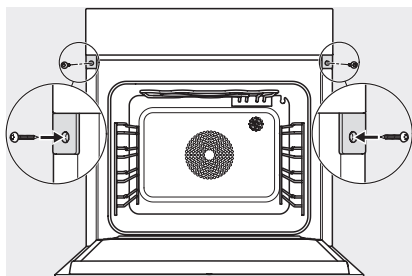

ESW7x10, EVS7010, DGC7x6xHCPro, DGC7x6xHCXPro installation drawings

built-in DGC XXL, installation drawing

DGC7x65 connections and ventilation 60cm, installation drawing

built-in DGC XXL build-under, installation drawing

screw joint DGC XXL, installation drawing

DGC7x4x swivel range of the aperture, installation drawings

side view DGC XXL, installation drawings