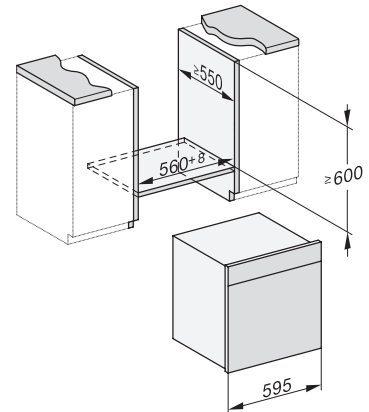

DGC 7865 HC Pro

Piekarnik parowy z przyłączem do wody i odpływu

do gotowania na parze i pieczenia, z bezprzew. pieczeniometerem + HydroClean.

H7000 handle, glass, installation drawings

Installation DGC XXL, ESW7x20 installation drawings

ESW7x10, EVS7010, DGC7x6xHCPro, DGC7x6xHCXPro installation drawings

built-in DGC XXL, installation drawing

DGC7x65 connections and ventilation 60cm, installation drawing

built-in DGC XXL build-under, installation drawing

screw joint DGC XXL, installation drawing

DGC7x4x swivel range of the aperture, installation drawings

side view DGC XXL, installation drawings