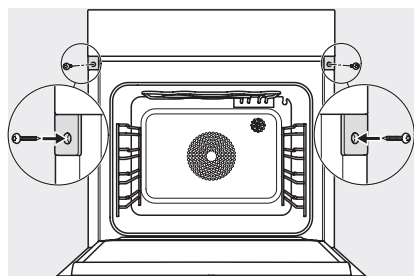

ESW7x20, DGC7x6xHCPro, DGC7x6xHCXPro installation drawings

ESW7x10, EVS7010, DGC7x6xHCPro, DGC7x6xHCXPro installation drawings

built-in DGC XXL, installation drawing

DGC7x65 connections and ventilation 60cm, installation drawing

built-in DGC XXL build-under, installation drawing

screw joint DGC XXL, installation drawing

DGC7x4x swivel range of the aperture, installation drawings

side view DGC XXL, installation drawings