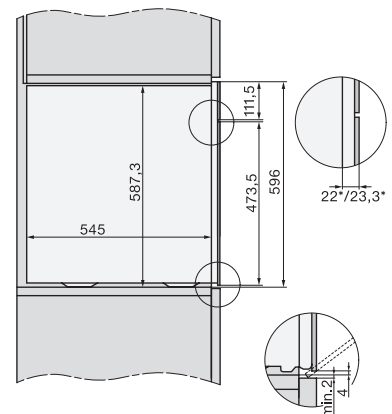

ESW7x20, DGC7x6xHCPro, DGC7x6xHCXPro installation drawings

ESW7x10, EVS7010, DGC7x6xHCPro, DGC7x6xHCXPro installation drawings

built-in DGC XXL, installation drawing

DGC7x65 connections and ventilation 60cm, installation drawing

built-in DGC XXL build-under, installation drawing

screw joint DGC XXL, installation drawing

DGC7x4x swivel range of the aperture, installation drawings

side view DGC XXL, installation drawings