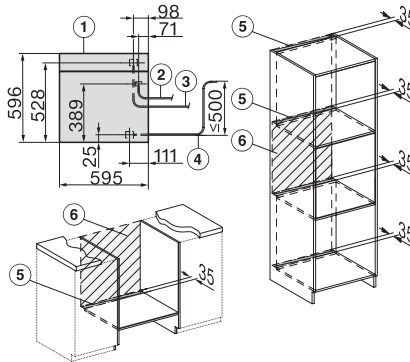

DGC 7865 HC Pro

Piekarnik parowy z przyłączem do wody i odpływu

do gotowania na parze i pieczenia, z bezprzew. pieczeniometerem + HydroClean.

H7000 handle, glass, installation drawings

Installation DGC XXL, ESW7x20 installation drawings

ESW7x10, EVS7010, DGC7x6xHCPro, DGC7x6xHCXPro installation drawings

built-in DGC XXL, installation drawing

DGC7x65 connections and ventilation 60cm, installation drawing

built-in DGC XXL build-under, installation drawing

screw joint DGC XXL, installation drawing

DGC7x4x swivel range of the aperture, installation drawings

side view DGC XXL, installation drawings