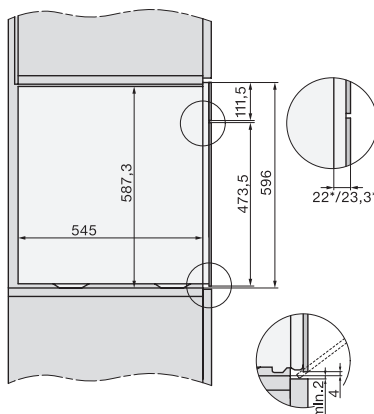

built-in DGC XXL, installation drawing

DGC7x60 connections and ventilation 60cm, installation drawing

built-in DGC XXL build-under, installation drawing

screw joint DGC XXL, installation drawing

DGC7x4x swivel range of the aperture, installation drawings

side view DGC XXL, installation drawings