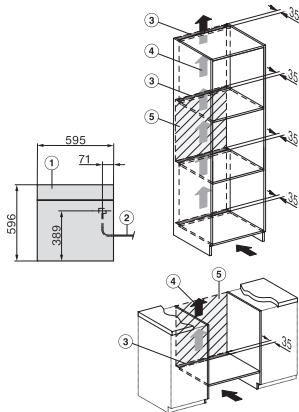

## DGC 7860 HCX Pro

Bezuchwytowy piekarnik parowy

do gotowania na parze i pieczenia, z bezprzew. pieczeniometerem + HydroClean.

ESW7x20, DGC7x6xHCPro, DGC7x6xHCXPro installation drawings

ESW7x10, EVS7010, DGC7x6xHCPro, DGC7x6xHCXPro installation drawings

built-in DGC XXL, installation drawing

DGC7x60 connections and ventilation 60cm, installation drawing

built-in DGC XXL build-under, installation drawing

screw joint DGC XXL, installation drawing

DGC7x4x swivel range of the aperture, installation drawings

side view DGC XXL, installation drawings