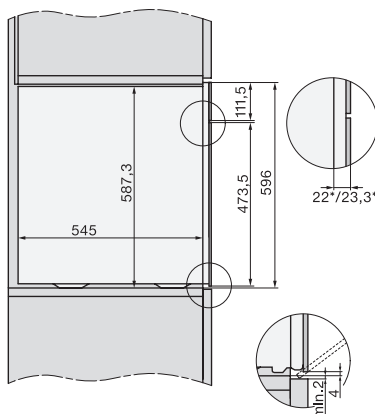

built-in DGC XXL, installation drawing

DGC7x60 connections and ventilation 60cm, installation drawing

built-in DGC XXL build-under, installation drawing

screw joint DGC XXL, installation drawing

DGC7x4x swivel range of the aperture, installation drawings

side view DGC XXL, installation drawings