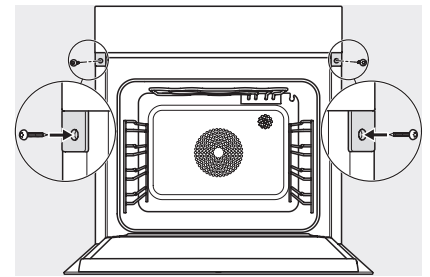

## DGC 7860 HCX Pro

Bezuchwytowy piekarnik parowy

do gotowania na parze i pieczenia, z bezprzew. pieczeniometerem + HydroClean.

ESW7x20, DGC7x6xHCPro, DGC7x6xHCXPro installation drawings

ESW7x10, EVS7010, DGC7x6xHCPro, DGC7x6xHCXPro installation drawings

built-in DGC XXL, installation drawing

DGC7x60 connections and ventilation 60cm, installation drawing

built-in DGC XXL build-under, installation drawing

screw joint DGC XXL, installation drawing

DGC7x4x swivel range of the aperture, installation drawings