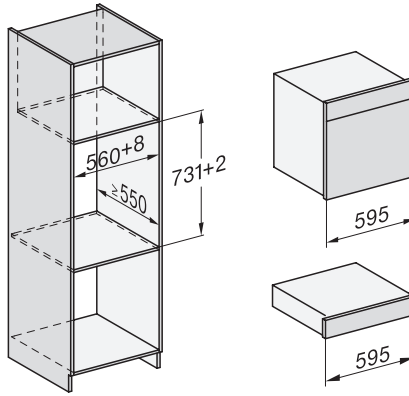

ESW7x10, EVS7010, DGC7x6xHCPro, DGC7x6xHCXPro installation drawings