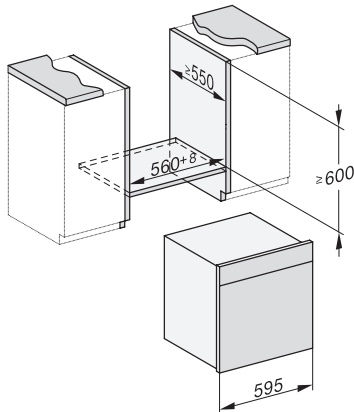

## DGC 7860 HCX Pro

Bezuchwytowy piekarnik parowy

do gotowania na parze i pieczenia, z bezprzew. pieczeniometerem + HydroClean.

ESW7x20, DGC7x6xHCPro, DGC7x6xHCXPro installation drawings

ESW7x10, EVS7010, DGC7x6xHCPro, DGC7x6xHCXPro installation drawings

built-in DGC XXL, installation drawing

DGC7x60 connections and ventilation 60cm, installation drawing

built-in DGC XXL build-under, installation drawing

screw joint DGC XXL, installation drawing

DGC7x4x swivel range of the aperture, installation drawings

side view DGC XXL, installation drawings