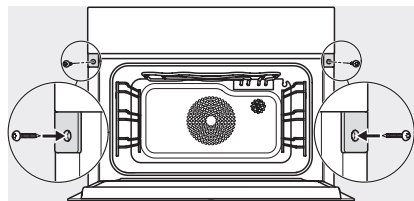

Installation\_DG\_DGM\_DGC\_XL\_ESW7x10\_EVS7010, installation drawings

built-in DG DGM DGC XL build-under, installation drawing

DGC7x4x built-in tall cabinet, installation drawing

DGC7x45 connections and ventilation 45cm, installation drawing

DGC7x4x swivel range of the aperture, installation drawings

screw joint DGC XL, installation drawing

side view DGC XL, installation drawings