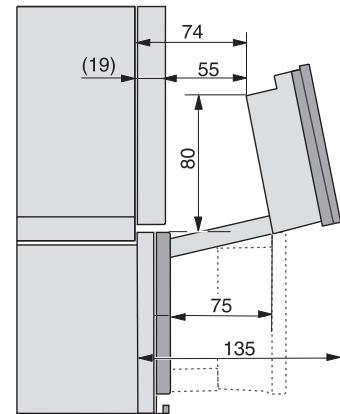

Installation\_DG\_DGM\_DGC\_XL\_ESW7x10\_EVS7010, installation drawings

built-in DG DGM DGC XL build-under, installation drawing

DGC7x4x built-in tall cabinet, installation drawing

DGC7x45 connections and ventilation 45cm, installation drawing

DGC7x4x swivel range of the aperture, installation drawings

screw joint DGC XL, installation drawing

side view DGC XL, installation drawings