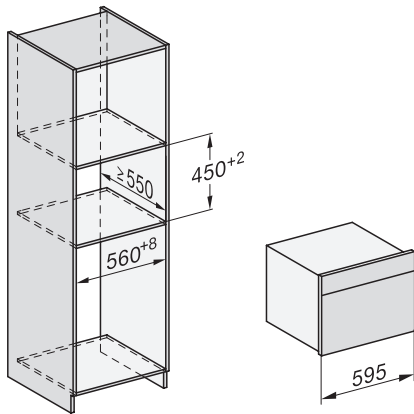

Installation\_DG\_DGM\_DGC\_XL\_ESW7x10\_EVS7010, installation drawings

built-in DG DGM DGC XL build-under, installation drawing

DGC7x4x built-in tall cabinet, installation drawing

DGC7x45 connections and ventilation 45cm, installation drawing

DGC7x4x swivel range of the aperture, installation drawings

screw joint DGC XL, installation drawing

side view DGC XL, installation drawings