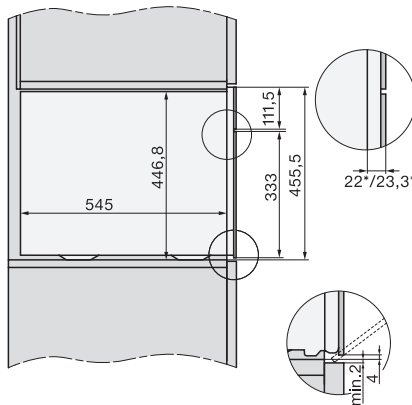

Installation\_DG\_DGM\_DGC\_XL\_ESW7x10\_EVS7010, installation drawings

built-in DG DGM DGC XL build-under, installation drawing

DGC7x4x built-in tall cabinet, installation drawing

DGC7x45 connections and ventilation 45cm, installation drawing

DGC7x4x swivel range of the aperture, installation drawings

screw joint DGC XL, installation drawing

side view DGC XL, installation drawings