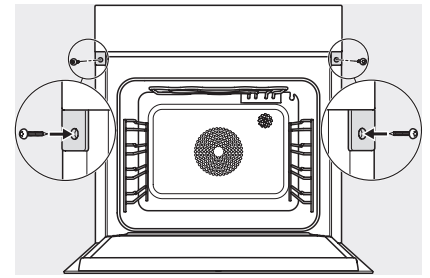

DGC 7460 HCX Pro

Bezuchwytowy piekarnik parowy

do gotowania na parze i pieczenia, z połączeniem sieciowym + HydroClean.

Installation DGC XXL, ESW7x20 installation drawings

Installation_DGC_XXL_ESW7x10_EVS7010 installation drawings

built-in DGC XXL, installation drawing

DGC7x60 connections and ventilation 60cm, installation drawing

built-in DGC XXL build-under, installation drawing

screw joint DGC XXL, installation drawing

DGC7x4x swivel range of the aperture, installation drawings