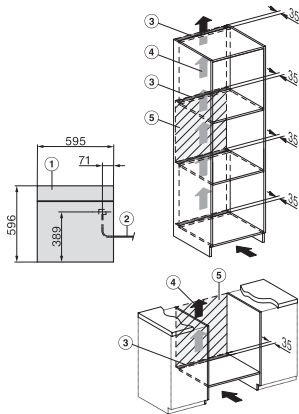

DGC 7460 HCX Pro

Bezuchwytowy piekarnik parowy

do gotowania na parze i pieczenia, z połączeniem sieciowym + HydroClean.

Installation DGC XXL, ESW7x20 installation drawings

Installation_DGC_XXL_ESW7x10_EVS7010 installation drawings

built-in DGC XXL, installation drawing

DGC7x60 connections and ventilation 60cm, installation drawing

built-in DGC XXL build-under, installation drawing

screw joint DGC XXL, installation drawing

DGC7x4x swivel range of the aperture, installation drawings

side view DGC XXL, installation drawings