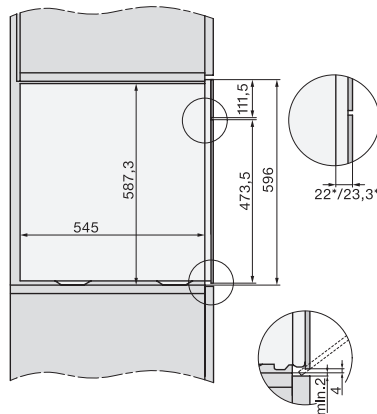

built-in DGC XXL, installation drawing

DGC7x60 connections and ventilation 60cm, installation drawing

built-in DGC XXL build-under, installation drawing

screw joint DGC XXL, installation drawing

DGC7x4x swivel range of the aperture, installation drawings

side view DGC XXL, installation drawings