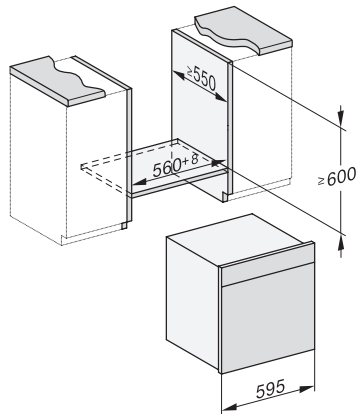

DGC 7460 HCX Pro

Bezuchwytowy piekarnik parowy

do gotowania na parze i pieczenia, z połączeniem sieciowym + HydroClean.

Installation DGC XXL, ESW7x20 installation drawings

Installation_DGC_XXL_ESW7x10_EVS7010 installation drawings

built-in DGC XXL, installation drawing

DGC7x60 connections and ventilation 60cm, installation drawing

built-in DGC XXL build-under, installation drawing

screw joint DGC XXL, installation drawing

DGC7x4x swivel range of the aperture, installation drawings

side view DGC XXL, installation drawings