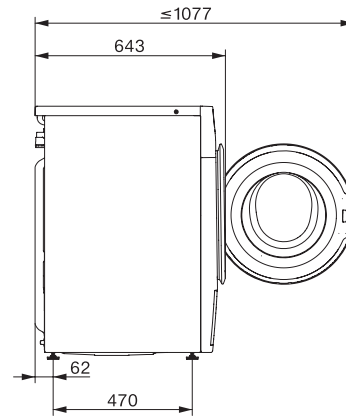

WWG360 WCS PWash&9kg

Pralka ładowana od przodu W1:

Z QuickPowerWash i SingleWash dla najlepszych rezultatów prania.

W1 drawing, facia 5 degree, measures in mm

W1 drawing, facia 5 degree, measures in mm

W1 drawing, facia 5 degree, measures in mm

W1 drawing, facia 5 degree, measures in mm