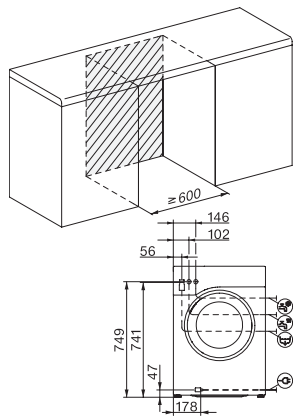

WWG360 WCS PWash&9kg

Pralka ładowana od przodu W1:

Z QuickPowerWash i SingleWash dla najlepszych rezultatów prania.

W1 drawing, facia 5 degree, measures in mm

W1 drawing, facia 5 degree, measures in mm

W1 drawing, facia 5 degree, measures in mm

W1 drawing, facia 5 degree, measures in mm