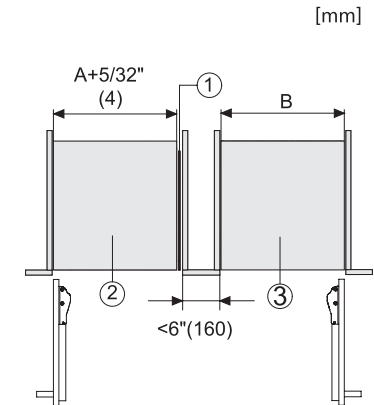

F 2413 Vi  
 Zamrażarka MasterCool  
 Najwyższej klasy design i technologia w dużym formacie.

Opening angle 90°/115°, right side stop, MasterCool (Sketch) with footnote

Side-by-side, MasterCool, without partition wall, with heating mat (Sketch) (with footnote)

F2413Vi, F2412Vi, F2411Vi, MasterCool, inner space, installation drawings

Sideview, MasterCool, Sketch

Example for dimensioning Side-by-side-Combination MasterCool (Sketch) (\*footnote) (only for EUROPE)