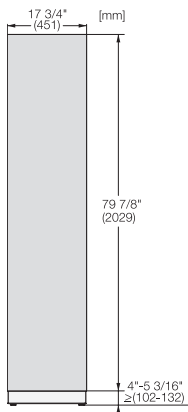

F 2413 Vi  
 Zamrażarka MasterCool  
 Najwyższej klasy design i technologia w dużym formacie.

Opening angle 90°/115°, right side stop, MasterCool (Sketch) with footnote

Side-by-side, MasterCool, without partition wall, with heating mat (Sketch) (with footnote)

F2413Vi, F2412Vi, F2411Vi, MasterCool, inner space, installation drawings

Sideview, MasterCool, Sketch

Example for dimensioning Side-by-side-Combination MasterCool (Sketch) (\*footnote) (only for EUROPE)

Side-by-Side, MasterCool, footnote, installation drawings

KFP1805ed/cs, KFP1804ed/cs, Front panel, Front dimensions, MasterCool, installation drawings

F2413Vi, F2471Vi, F2471SF, F2461Vi, F2411Vi, F2411SF, installation, MasterCool, installation drawings