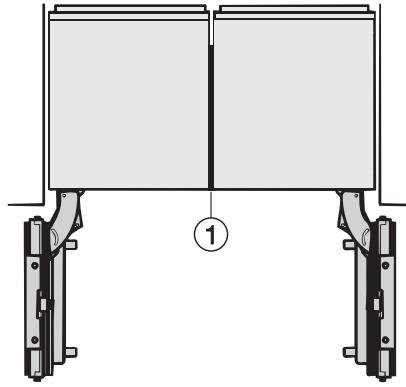

F 2413 Vi  
 Zamrażarka MasterCool  
 Najwyższej klasy design i technologia w dużym formacie.

Opening angle 90°/115°, right side stop, MasterCool (Sketch) with footnote

Side-by-side, MasterCool, without partition wall, with heating mat (Sketch) (with footnote)

F2413Vi, F2412Vi, F2411Vi, MasterCool, inner space, installation drawings

Sideview, MasterCool, Sketch

Example for dimensioning Side-by-side-Combination MasterCool (Sketch) (\*footnote) (only for EUROPE)