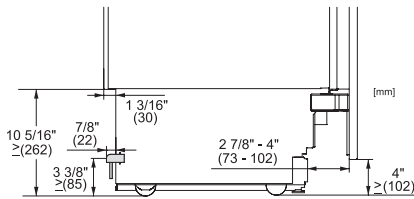

F 2413 Vi  
 Zamrażarka MasterCool  
 Najwyższej klasy design i technologia w dużym formacie.

Opening angle 90°/115°, right side stop, MasterCool (Sketch) with footnote

Side-by-side, MasterCool, without partition wall, with heating mat (Sketch) (with footnote)

F2413Vi, F2412Vi, F2411Vi, MasterCool, inner space, installation drawings

Sideview, MasterCool, Sketch

Example for dimensioning Side-by-side-Combination MasterCool (Sketch) (\*footnote) (only for EUROPE)