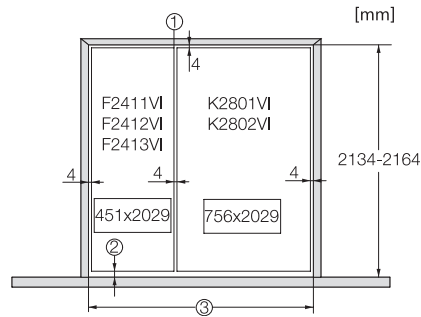

F 2413 Vi  
 Zamrażarka MasterCool  
 Najwyższej klasy design i technologia w dużym formacie.

Opening angle 90°/115°, right side stop, MasterCool (Sketch) with footnote

Side-by-side, MasterCool, without partition wall, with heating mat (Sketch) (with footnote)

F2413Vi, F2412Vi, F2411Vi, MasterCool, inner space, installation drawings

Sideview, MasterCool, Sketch

Example for dimensioning Side-by-side-Combination MasterCool (Sketch) (\*footnote) (only for EUROPE)