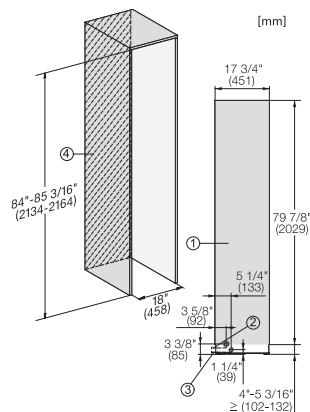

F 2413 Vi  
 Zamrażarka MasterCool  
 Najwyższej klasy design i technologia w dużym formacie.

Opening angle 90°/115°, right side stop, MasterCool (Sketch) with footnote

Side-by-side, MasterCool, without partition wall, with heating mat (Sketch) (with footnote)

F2413Vi, F2412Vi, F2411Vi, MasterCool, inner space, installation drawings

Sideview, MasterCool, Sketch

Example for dimensioning Side-by-side-Combination MasterCool (Sketch) (\*footnote) (only for EUROPE)

Side-by-Side, MasterCool, footnote, installation drawings

KFP1805ed/cs, KFP1804ed/cs, Front panel, Front dimensions, MasterCool, installation drawings

F2413Vi, F2471Vi, F2471SF, F2461Vi, F2411Vi, F2411SF, installation, MasterCool, installation drawings