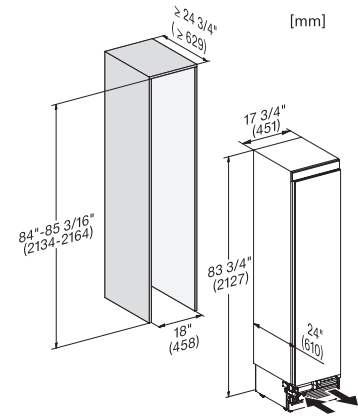

F 2413 Vi  
 Zamrażarka MasterCool  
 Najwyższej klasy design i technologia w dużym formacie.

Opening angle 90°/115°, right side stop, MasterCool (Sketch) with footnote

Side-by-side, MasterCool, without partition wall, with heating mat (Sketch) (with footnote)

F2413Vi, F2412Vi, F2411Vi, MasterCool, inner space, installation drawings

Sideview, MasterCool, Sketch

Example for dimensioning Side-by-side-Combination MasterCool (Sketch) (\*footnote) (only for EUROPE)