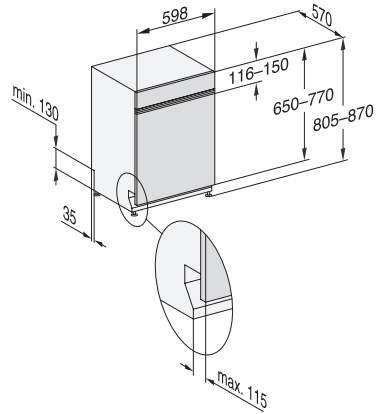

G7000, integrated dishwasher, 60cm (installation drawing)