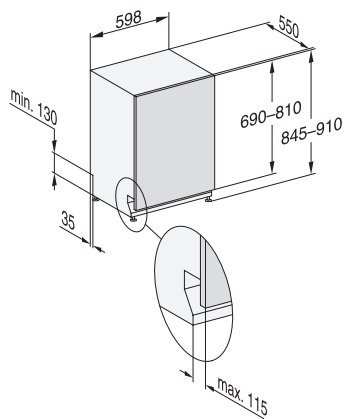

G7000, fully integrated dishwasher, XXL, 60cm (installation drawing)

G7000, fully integrated dishwasher, XXL, 60cm (installation drawing)