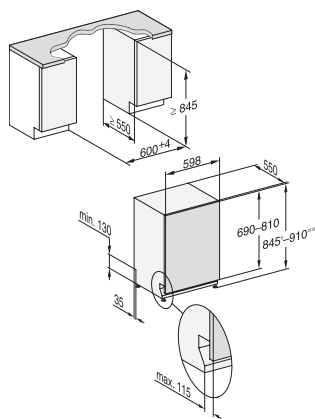

G7000, fully integrated dishwasher, XXL, 60cm (installation drawing)

G7000, fully integrated dishwasher, XXL, 60cm (installation drawing)