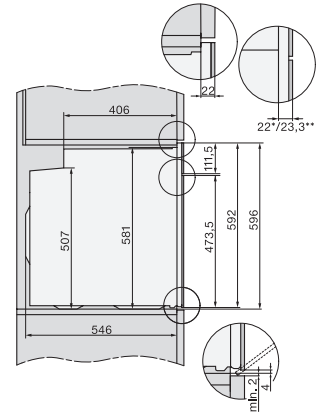

H 7262 BP

Piekarnik Miele

Z wyświetlaczem tekstowym, pieczeniometerem i czyszczeniem pirolitycznym

installation H7000 XL, installation drawing

installation H7000 XL, installation drawing, GB, AU

side view H7000 XL, installation drawings

built-in H7000 XL, installation drawing

H226x-1B/BP/E/EP/I/IP, H2x6xB/BP, H7x6xB/BP/BPX, installation drawings

DG7x40, DGC7x4x, DGC7x6x, DGM7x4x, DO7, H2860B/BP, H7240BM, H7x40BM, H7x4xB/BP, H7x6xB/BP, installation drawings

H226x-1B/BP/E/EP/I/IP, H2760B/BP, H28x0B/BP, H7x40BM/BMX, H7x6xB/BP/BPX, installation drawings

side view H7000 XL build-under, installation drawing

H2xxx-1 B/BP/E/I/IP, H7xxx B/BP/BM/BMX, installation drawings