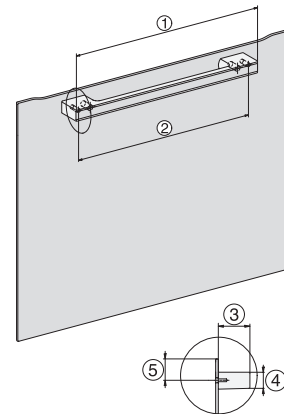

H 7262 BP

Piekarnik Miele

Z wyświetlaczem tekstowym, pieczeniometerem i czyszczeniem pirolitycznym

installation H7000 XL, installation drawing

installation H7000 XL, installation drawing, GB, AU

side view H7000 XL, installation drawings

built-in H7000 XL, installation drawing

H226x-1B/BP/E/EP/I/IP, H2x6xB/BP, H7x6xB/BP/BPX, installation drawings

DG7x40, DGC7x4x, DGC7x6x, DGM7x4x, DO7, H2860B/BP, H7240BM, H7x40BM, H7x4xB/BP, H7x6xB/BP, installation drawings