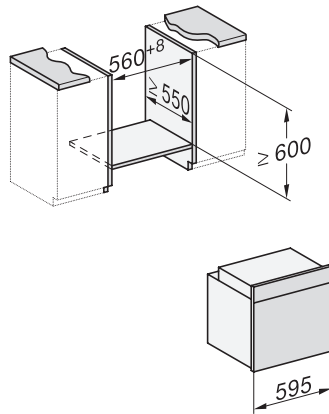

H 7262 BP

Piekarnik Miele

Z wyświetlaczem tekstowym, pieczeniometerem i czyszczeniem pirolitycznym

installation H7000 XL, installation drawing

installation H7000 XL, installation drawing, GB, AU

side view H7000 XL, installation drawings

built-in H7000 XL, installation drawing

H226x-1B/BP/E/EP/I/IP, H2x6xB/BP, H7x6xB/BP/BPX, installation drawings

DG7x40, DGC7x4x, DGC7x6x, DGM7x4x, DO7, H2860B/BP, H7240BM, H7x40BM, H7x4xB/BP, H7x6xB/BP, installation drawings