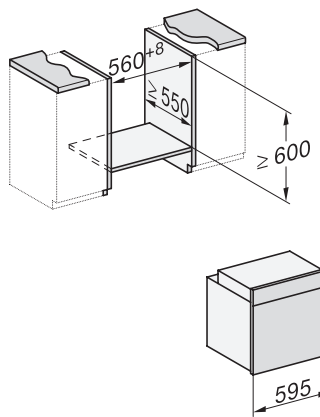

H 7260 B

Piekarnik Miele

w uniwersalnym wzornictwie z wyświetlaczem tekstowym i PerfectClean.

installation H7000 XL, installation drawing

side view H7000 XL, installation drawings

built-in H7000 XL, installation drawing

Installation H7000 XL underframe, installation drawings

H226x-1B/E/I, H2x6xB, H7x6xB, installation drawings

H7000 handle, installation drawing

Installation H7000 BM XL, installation drawings

side view H7000 XL build-under, installation drawing