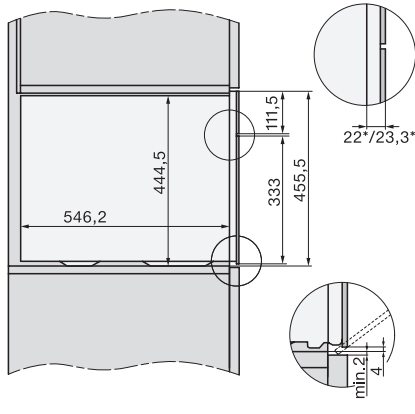

side view, DG, DGM, ESW7x20 installation drawings

Installation, ESW7x20, DGM7x4x installation drawings

Installation_DG_DGM_DGC_XL_ESW7x10_EVS7010, installation drawings

ESW7x10, EVS7010, DG7x4x, DGM7x4x installation drawings

DG7xxx, DGM7xxx, installation drawings

built-in DG DGM DGC XL build-under, installation drawing

Screw joint DG DGM, installation drawing

DGM 7440

Urządzenie do gotowania na parze z kuchnią mikrofalową do zdrowego gotowania i szybkiego podgrzewania z WiFi.

DG DGM, installation drawing

side view DG DGM, installation drawings

installation DGM, installation drawing