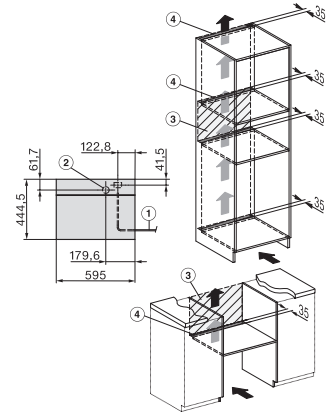

side view, DG, DGM, ESW7x20 installation drawings

Installation, ESW7x20, DGM7x4x installation drawings

Installation_DG_DGM_DGC_XL_ESW7x10_EVS7010, installation drawings

ESW7x10, EVS7010, DG7x4x, DGM7x4x installation drawings

DG7xxx, DGM7xxx, installation drawings

built-in DG DGM DGC XL build-under, installation drawing

Screw joint DG DGM, installation drawing

DGM 7440

Urządzenie do gotowania na parze z kuchnią mikrofalową do zdrowego gotowania i szybkiego podgrzewania z WiFi.

DG DGM, installation drawing

side view DG DGM, installation drawings

installation DGM, installation drawing