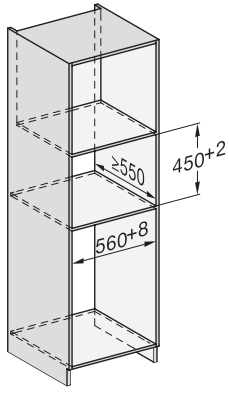

side view, DG, DGM, ESW7x20 installation drawings

Installation, ESW7x20, DGM7x4x installation drawings

Installation_DG_DGM_DGC_XL_ESW7x10_EVS7010, installation drawings

ESW7x10, EVS7010, DG7x4x, DGM7x4x installation drawings

DG7xxx, DGM7xxx, installation drawings

built-in DG DGM DGC XL build-under, installation drawing

Screw joint DG DGM, installation drawing

DGM 7440

Urządzenie do gotowania na parze z kuchnią mikrofalową do zdrowego gotowania i szybkiego podgrzewania z WiFi.

DG DGM, installation drawing

side view DG DGM, installation drawings

installation DGM, installation drawing