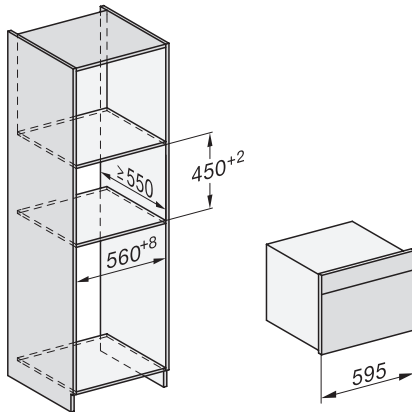

built-in DG DGM DGC XL build-under, installation drawing

DGC7x4x built-in tall cabinet, installation drawing

DGC7x40 connections and ventilation 45cm, installation drawing

DGC7x4x, DGC7x4xX installation drawings

DGC7x4x swivel range of the aperture, installation drawings

screw joint DGC XL, installation drawing