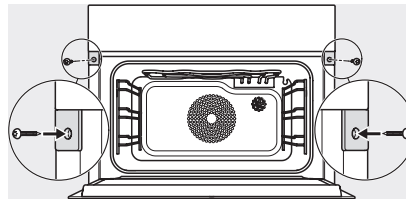

built-in DG DGM DGC XL build-under, installation drawing

DGC7x4x built-in tall cabinet, installation drawing

DGC7x40 connections and ventilation 45cm, installation drawing

DGC7x4x, DGC7x4xX installation drawings

DGC7x4x swivel range of the aperture, installation drawings

screw joint DGC XL, installation drawing