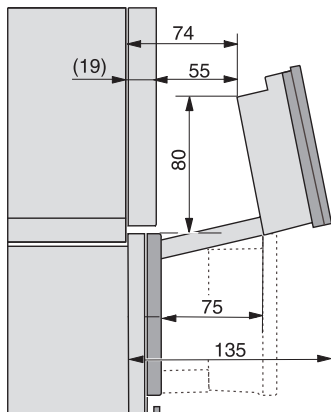

built-in DG DGM DGC XL build-under, installation drawing

DGC7x4x built-in tall cabinet, installation drawing

DGC7x40 connections and ventilation 45cm, installation drawing

DGC7x4x, DGC7x4xX installation drawings

DGC7x4x swivel range of the aperture, installation drawings

screw joint DGC XL, installation drawing