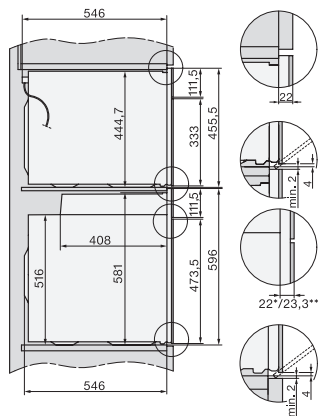

H 7860 BPX

Piekarnik bezuchwytywy

w uniwersalnym wzornictwie z pieczeniometerem i BrillantLight.

installation H7000 XL, installation drawing

side view H7000 XL, installation drawings

built-in H7000 XL, installation drawing

Installation H7000 XL underframe, installation drawings

Installation H7000 BM XL, installation drawings

side view H7000 XL build-under, installation drawing

side view Kombi BM XL, installation drawings

Installation Kombi BM XL, installation drawings