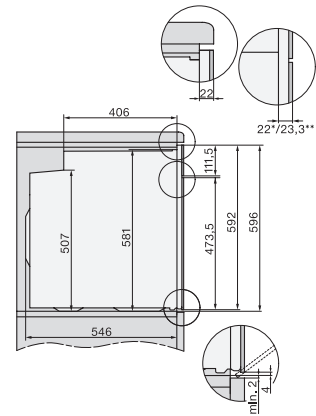

H 7860 BPX

Piekarnik bezuchwytywy

w uniwersalnym wzornictwie z pieczeniometerem i BrillantLight.

installation H7000 XL, installation drawing

side view H7000 XL, installation drawings

built-in H7000 XL, installation drawing

Installation H7000 XL underframe, installation drawings

Installation H7000 BM XL, installation drawings

side view H7000 XL build-under, installation drawing

side view Kombi BM XL, installation drawings

Installation Kombi BM XL, installation drawings