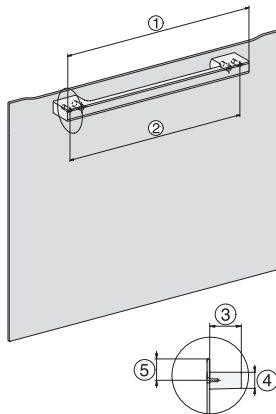

DG7x40, DGC7x4x, DGC7x6x, DG7635, DGM7x4x, DO7, H2860B/BP, H7240BM, H7x40BM, H7x4xB/BP, H7x6xB/BP, installation drawings