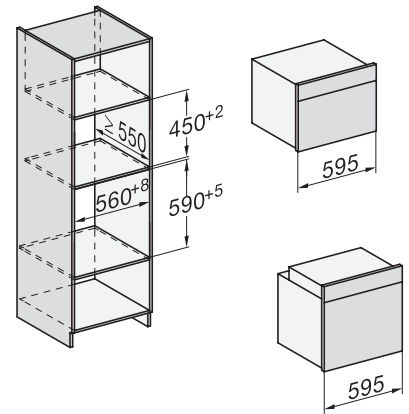

H226x-1B/BP/E/EP/I/IP, H2760B/BP, H28x0B/BP, H7x40BM/BMX, H7x6xB/BP/BPX, installation drawings