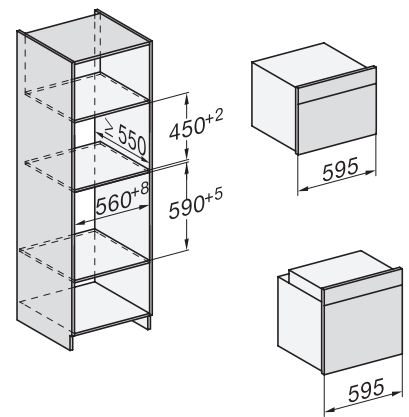

Installation H7000 BM XL, installation drawings