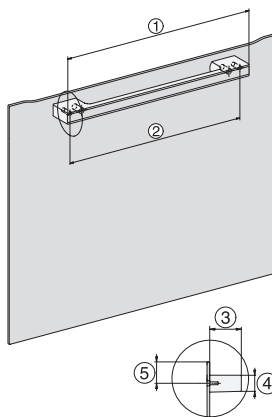

H7000 handle, glass, installation drawings