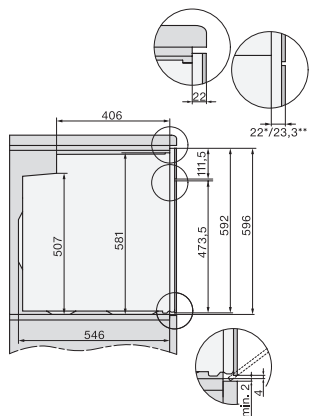

H 7860 BP

Piekarnik Miele

w uniwersalnym wzornictwie z piezoniemierzem i BrillantLight.

installation H7000 XL, installation drawing

side view H7000 XL, installation drawings

built-in H7000 XL, installation drawing

Installation H7000 XL underframe, installation drawings

H7000 handle, glass, installation drawings

Installation H7000 BM XL, installation drawings

side view H7000 XL build-under, installation drawing

side view Kombi BM XL, installation drawings