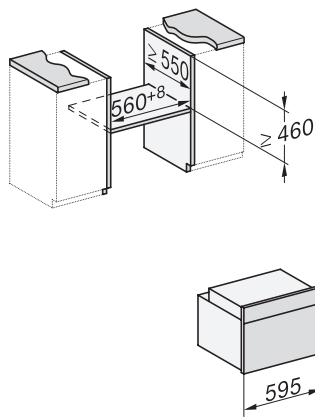

H 7840 BPX

Bezuchwytowy kompaktowy piekarnik
w uniwersalnym wzornictwie z pieczeniometerem i BrillantLight.

side view H7000 M, installation drawings

side view H7000 M, installation drawings, GB, AU

built-in H7000 M, installation drawing

built-in H7000 M build-under, installation drawing

Installation H7000 M, installation drawing

side view H7000 M build-under, installation drawings