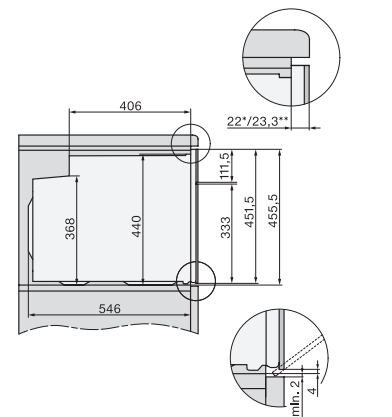

H 7840 BPX

Bezuchwytowy kompaktowy piekarnik
w uniwersalnym wzornictwie z pieczeniometerem i BrillantLight.

side view H7000 M, installation drawings

side view H7000 M, installation drawings, GB, AU

built-in H7000 M, installation drawing

built-in H7000 M build-under, installation drawing

Installation H7000 M, installation drawing

side view H7000 M build-under, installation drawings