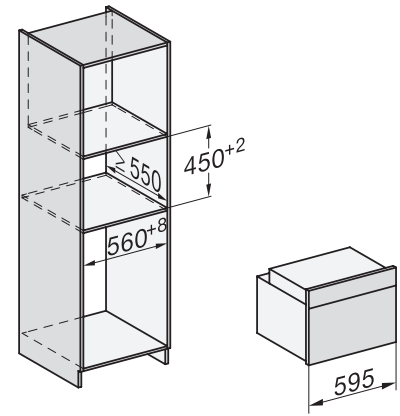

H 7840 BPX

Bezuchwytowy kompaktowy piekarnik
w uniwersalnym wzornictwie z pieczeniometerem i BrillantLight.

side view H7000 M, installation drawings

side view H7000 M, installation drawings, GB, AU

built-in H7000 M, installation drawing

built-in H7000 M build-under, installation drawing

Installation H7000 M, installation drawing

side view H7000 M build-under, installation drawings