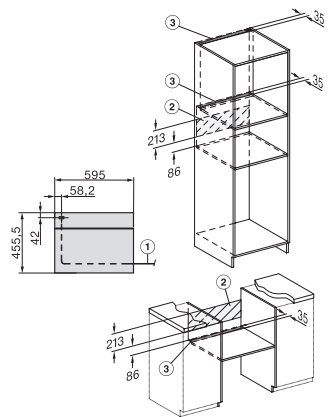

H 7840 BPX

Bezuchwytowy kompaktowy piekarnik
w uniwersalnym wzornictwie z pieczeniometerem i BrillantLight.

side view H7000 M, installation drawings

side view H7000 M, installation drawings, GB, AU

built-in H7000 M, installation drawing

built-in H7000 M build-under, installation drawing

Installation H7000 M, installation drawing

side view H7000 M build-under, installation drawings