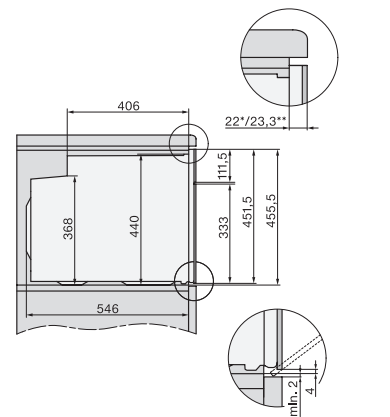

H 7840 BPX

Bezuchwytowy kompaktowy piekarnik
w uniwersalnym wzornictwie z pieczeniometerem i BrillantLight.

side view H7000 M, installation drawings

side view H7000 M, installation drawings, GB, AU

built-in H7000 M, installation drawing

built-in H7000 M build-under, installation drawing

Installation H7000 M, installation drawing

side view H7000 M build-under, installation drawings