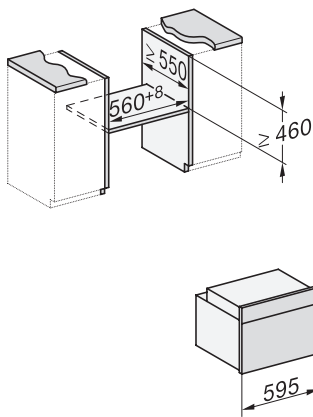

H 7840 BPX

Bezuchwytowy kompaktowy piekarnik
w uniwersalnym wzornictwie z pieczeniometerem i BrillantLight.

side view H7000 M, installation drawings

side view H7000 M, installation drawings, GB, AU

built-in H7000 M, installation drawing

built-in H7000 M build-under, installation drawing

Installation H7000 M, installation drawing

side view H7000 M build-under, installation drawings