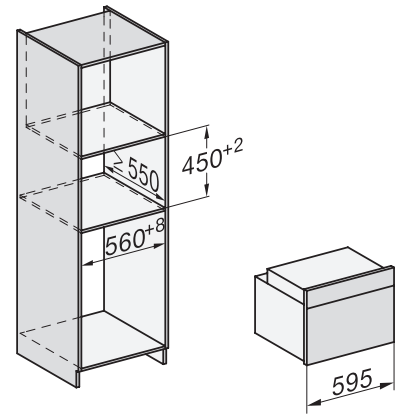

H 7840 BPX

Bezuchwytowy kompaktowy piekarnik
w uniwersalnym wzornictwie z pieczeniometerem i BrillantLight.

side view H7000 M, installation drawings

side view H7000 M, installation drawings, GB, AU

built-in H7000 M, installation drawing

built-in H7000 M build-under, installation drawing

Installation H7000 M, installation drawing

side view H7000 M build-under, installation drawings