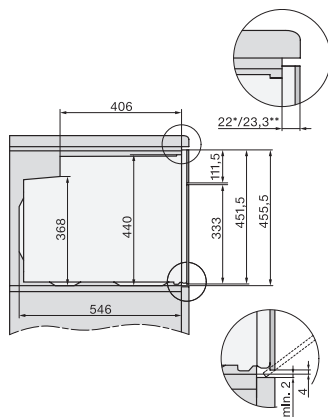

## H 7840 BP

Piekarnik kompaktowy

w uniwersalnym wzornictwie z pieczeniometerem i BrillantLight.

side view H7000 M, installation drawings

side view H7000 M, installation drawings, GB, AU

built-in H7000 M, installation drawing

built-in H7000 M build-under, installation drawing

Installation H7000 M, installation drawing

DG7x40, DGC7x4x, DGC7x6x, DG7635, DGM7x4x, DO7, H2860B/BP, H7240BM, H7x40BM, H7x4xB/BP, H7x6xB/BP, installation drawings