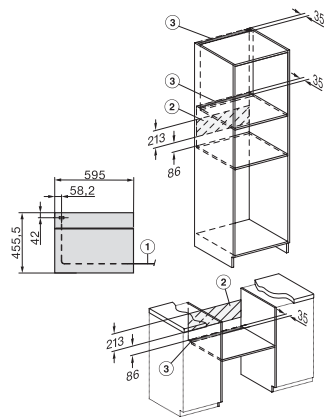

## H 7840 BP

Piekarnik kompaktowy

w uniwersalnym wzornictwie z pieczeniometerem i BrillantLight.

side view H7000 M, installation drawings

side view H7000 M, installation drawings, GB, AU

built-in H7000 M, installation drawing

built-in H7000 M build-under, installation drawing

Installation H7000 M, installation drawing

DG7x40, DGC7x4x, DGC7x6x, DG7635, DGM7x4x, DO7, H2860B/BP, H7240BM, H7x40BM, H7x4xB/BP, H7x6xB/BP, installation drawings