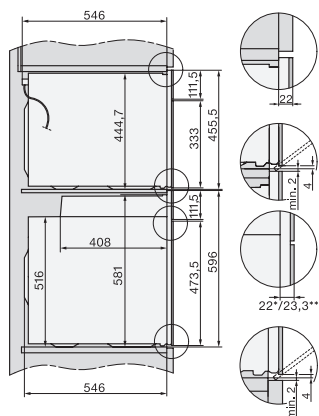

## H 7464 BPX

Piekarnik bezuchwytowy

w uniwersalnym wzornictwie z piezoniemierzem i oświetleniem LED.

installation H7000 XL, installation drawing

side view H7000 XL, installation drawings

built-in H7000 XL, installation drawing

Installation H7000 XL underframe, installation drawings

Installation H7000 BM XL, installation drawings

side view H7000 XL build-under, installation drawing

side view Kombi BM XL, installation drawings

Installation Kombi BM XL, installation drawings