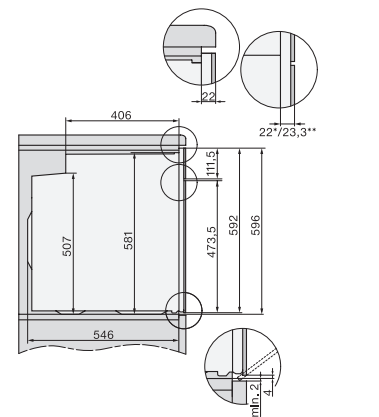

## H 7464 BPX

Piekarnik bezuchwytowy

w uniwersalnym wzornictwie z piezoniemierzem i oświetleniem LED.

installation H7000 XL, installation drawing

side view H7000 XL, installation drawings

built-in H7000 XL, installation drawing

Installation H7000 XL underframe, installation drawings

Installation H7000 BM XL, installation drawings

side view H7000 XL build-under, installation drawing

side view Kombi BM XL, installation drawings

Installation Kombi BM XL, installation drawings