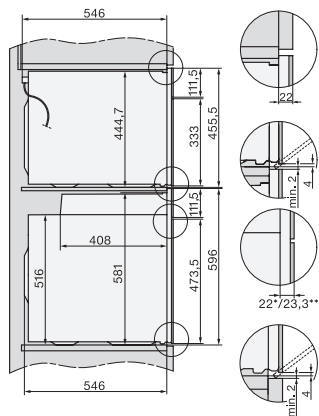

H 7464 BPX

Piekarnik bezuchwytowy

w uniwersalnym wzornictwie z pieczeniometerem i oświetleniem LED.

installation H7000 XL, installation drawing

side view H7000 XL, installation drawings

built-in H7000 XL, installation drawing

Installation H7000 XL underframe, installation drawings

Installation H7000 BM XL, installation drawings

side view H7000 XL build-under, installation drawing

side view Kombi BM XL, installation drawings

Installation Kombi BM XL, installation drawings