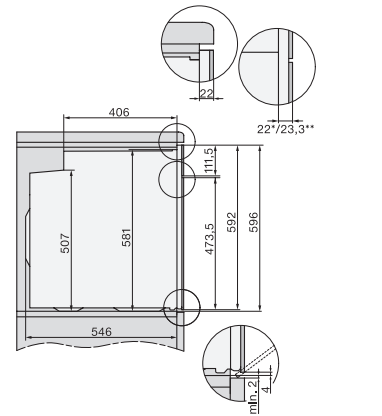

H 7464 BPX

Piekarnik bezuchwytowy

w uniwersalnym wzornictwie z pieczeniometerem i oświetleniem LED.

installation H7000 XL, installation drawing

side view H7000 XL, installation drawings

built-in H7000 XL, installation drawing

Installation H7000 XL underframe, installation drawings

Installation H7000 BM XL, installation drawings

side view H7000 XL build-under, installation drawing

side view Kombi BM XL, installation drawings

Installation Kombi BM XL, installation drawings