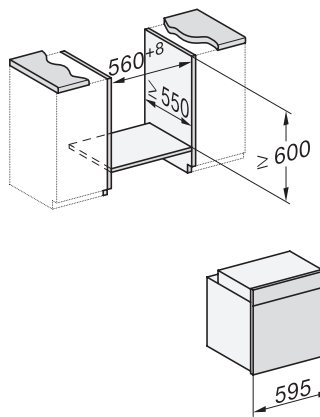

H 7464 BP

Piekarnik Miele

w uniwersalnym wzornictwie z pieczeniometerem i oświetleniem LED.

installation H7000 XL, installation drawing

side view H7000 XL, installation drawings

built-in H7000 XL, installation drawing

Installation H7000 XL underframe, installation drawings

H2x6x-1B/BP/E/EP/I/IP, H2850BP, H7x6xB/BP/BPX, H2x6xB, installation drawings

H7000 handle, installation drawing

Installation H7000 BM XL, installation drawings