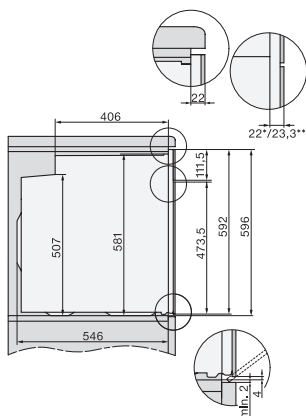

Installation H7000 XL underframe, installation drawings

H2x6x-1B/BP/E/EP/I/IP, H2850BP, H7x6xB/BP/BPX, H2x6xB, installation drawings

H7000 handle, glass, installation drawings

Installation H7000 BM XL, installation drawings

side view H7000 XL build-under, installation drawing

side view Kombi BM XL, installation drawings

H 7464 BP

Piekarnik Miele

w uniwersalnym wzornictwie z piezoniemierzem i oświetleniem LED.

Installation Kombi BM XL, installation drawings