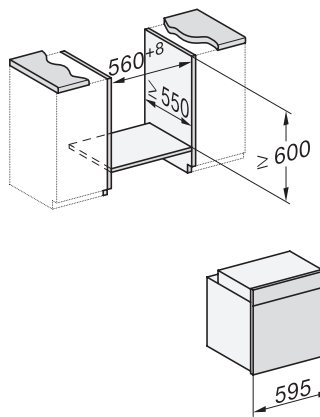

H 7464 BP

Piekarnik Miele

w uniwersalnym wzornictwie z pieczeniometerem i oświetleniem LED.

installation H7000 XL, installation drawing

side view H7000 XL, installation drawings

built-in H7000 XL, installation drawing

Installation H7000 XL underframe, installation drawings

H2x6x-1B/BP/E/EP/I/IP, H2850BP, H7x6xB/BP/BPX, H2x6xB, installation drawings

H7000 handle, glass, installation drawings

Installation H7000 BM XL, installation drawings