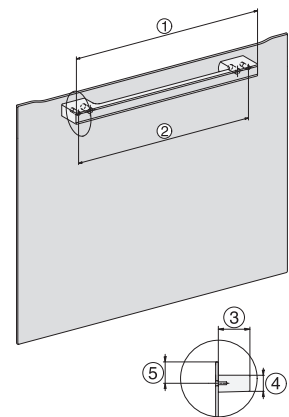

H 7464 BP

Piekarnik Miele

w uniwersalnym wzornictwie z pieczeniometerem i oświetleniem LED.

installation H7000 XL, installation drawing

side view H7000 XL, installation drawings

built-in H7000 XL, installation drawing

Installation H7000 XL underframe, installation drawings

H2x6x-1B/BP/E/EP/I/IP, H2850BP, H7x6xB/BP/BPX, H2x6xB, installation drawings

H7000 handle, glass, installation drawings

Installation H7000 BM XL, installation drawings