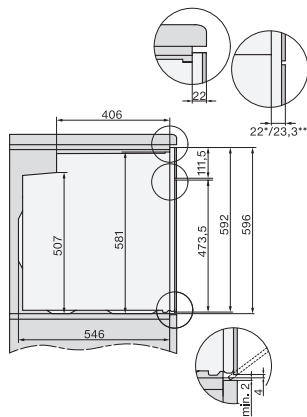

### Piekarnik Miele

w atrakcyjnym, stalowym wzornictwie z pieczeniometerem i oświetleniem LED.

installation H7000 XL, installation drawing

side view H7000 XL, installation drawings

built-in H7000 XL, installation drawing

H226x-1B/BP/E/EP/I/IP, H2x6x6/BP, H7x6x6/BP/BPX, installation drawings

DG2740, DG7140, DGM7340, H2760B/BP, H7140BM, H7x64B/BP, H7x60B/BP installation drawings

H226x-1B/BP/E/EP/I/IP, H2760B/BP, H28x0B/BP, H7x40BM/BMX, H7x6x6/BP/BPX, installation drawings

side view H7000 XL build-under, installation drawing

H2xxx-1 B/BP/E/I/IP, H7xxx B/BP/BM/BMX, installation drawings

H2xxx-1 B/BP/E/I/IP, H7xxx B/BP/BM/BMX, installation drawings