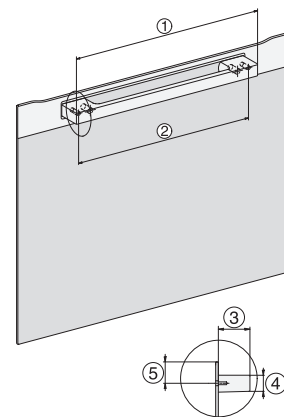

H 7264 BP

Piekarnik Miele

w uniwersalnym wzornictwie z wyświetlaczem, modułem WiFi i pirolizą.

installation H7000 XL, installation drawing

side view H7000 XL, installation drawings

built-in H7000 XL, installation drawing

Installation H7000 XL underframe, installation drawings

H2x6x-1B/BP/E/EP/1/P, H2850BP, H7x6xB/BP/BPX, H2x6xB, installation drawings

H7000 handle, installation drawing

H7000 handle, glass, installation drawings