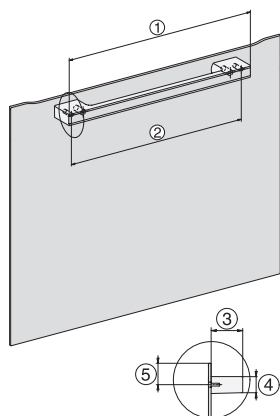

H 7264 BP

Piekarnik Miele

w uniwersalnym wzornictwie z wyświetlaczem, modułem WiFi i pirolizą.

installation H7000 XL, installation drawing

side view H7000 XL, installation drawings

built-in H7000 XL, installation drawing

Installation H7000 XL underframe, installation drawings

H2x6x-1B/BP/E/EP/1/P, H2850BP, H7x6xB/BP/BPX, H2x6xB, installation drawings

H7000 handle, installation drawing

H7000 handle, glass, installation drawings