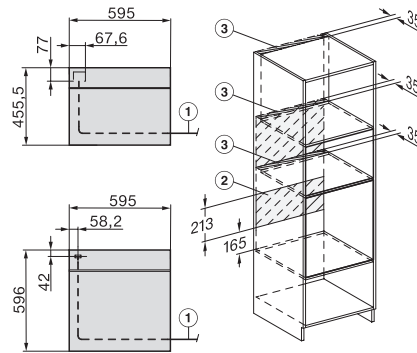

DG2840, DG7x40, DGC7x4x, DG7x6x, DGC7x6x, DGD7635, DGM7x4x, DO7, H28B/BP, H7x4xB/BM/BP, H7x6xB/BP, installation drawing

DG7x40, DGC7x4x, DGC7x6x, DG7635, DGM7x4x, DO7, H2860B/BP, H7240BM, H7x40BM, H7x4xB/BP, H7x6xB/BP, installation drawings

H226x-1B/BP/E/EP/I/IP, H2760B/BP, H28x0B/BP, H7x40BM/BMX, H7x6xB/BP/BPX, installation drawings

H2760B/BP, H28x0B/BP, H7x6xB/BP/BPX, installation drawings

H 7264 B

Piekarnik Miele

w uniwersalnym wzornictwie z wyświetlaczem tekstowym i PerfectClean.

H2xxx-1 B/BP/E/I/IP, H7xxx B/BP/BM/BMX, installation drawings

H2xxx-1 B/BP/E/I/IP, H7xxx B/BP/BM/BMX, installation drawings