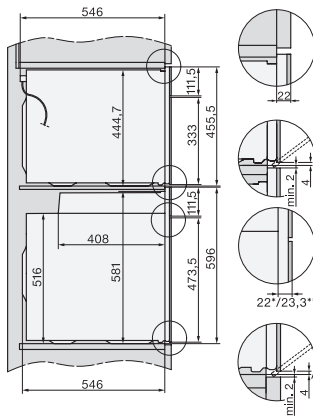

DG2840, DG7x40, DGC7x4x, DG7x6x, DGC7x6x, DGD7635, DGM7x4x, DO7, H28B/BP, H7x4xB/BM/BP, H7x6xB/BP, installation drawing

DG7x40, DGC7x4x, DGC7x6x, DG7635, DGM7x4x, DO7, H2860B/BP, H7240BM, H7x40BM, H7x4xB/BP, H7x6xB/BP, installation drawings

H226x-1B/BP/E/EP/I/IP, H2760B/BP, H28x0B/BP, H7x40BM/BMX, H7x6xB/BP/BPX, installation drawings

H2760B/BP, H28x0B/BP, H7x6xB/BP/BPX, installation drawings

H 7264 B

Piekarnik Miele

w uniwersalnym wzornictwie z wyświetlaczem tekstowym i PerfectClean.

H2xxx-1 B/BP/E/I/IP, H7xxx B/BP/BM/BMX, installation drawings

H2xxx-1 B/BP/E/I/IP, H7xxx B/BP/BM/BMX, installation drawings