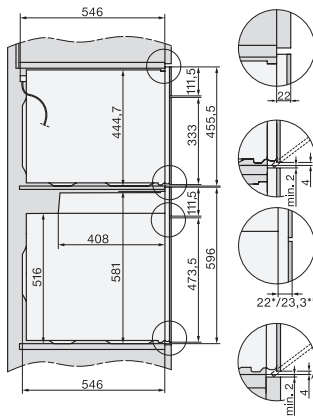

H226x-1B/BP/E/EP/I/IP, H2760B/BP, H28x0B/BP, H7x6xB/BP/BPX, installation drawings

H226x-1B/BP/E/EP/I/IP, H2x6xB/BP, H7x6xB/BP/BPX, installation drawings

H226x-1B/E/I, H2x6xB, H7x6xB, installation drawings

DG2840, DG7x40, DGC7x4x, DG7x6x, DGC7x6x, DGD7635, DGM7x4x, DO7, H28B/BP, H7x4xB/BM/BP, H7x6xB/BP, installation drawing

DG7x40, DGC7x4x, DGC7x6x, DG7635, DGM7x4x, DO7, H2860B/BP, H7240BM, H7x40BM, H7x4xB/BP, H7x6xB/BP, installation drawings

H226x-1B/BP/E/EP/I/IP, H2760B/BP, H28x0B/BP, H7x40BM/BMX, H7x6xB/BP/BPX, installation drawings

H2760B/BP, H28x0B/BP, H7x6xB/BP/BPX, installation drawings

H 7264 B

Piekarnik Miele

w uniwersalnym wzornictwie z wyświetlaczem tekstowym i PerfectClean.

H2xxx-1 B/BP/E/I/IP, H7xxx B/BP/BM/BMX, installation drawings

H2xxx-1 B/BP/E/I/IP, H7xxx B/BP/BM/BMX, installation drawings