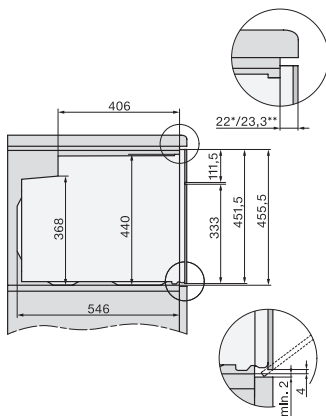

H 7244 BP

Piekarnik kompaktowy

w uniwersalnym wzornictwie z wyświetlaczem, modułem WiFi i pirolizą.

side view H7000 M, installation drawings

side view H7000 M, installation drawings, GB, AU

built-in H7000 M, installation drawing

built-in H7000 M build-under, installation drawing

Installation H7000 M, installation drawing

H7000 handle, installation drawing

side view H7000 M build-under, installation drawings