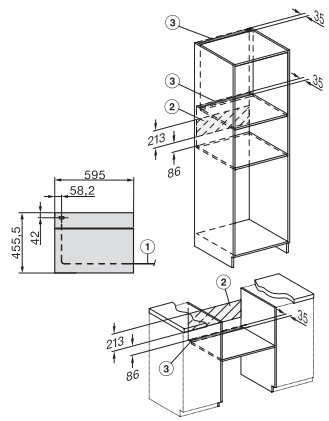

H 7244 BP

Piekarnik kompaktowy

w uniwersalnym wzornictwie z wyświetlaczem, modułem WiFi i pirolizą.

side view H7000 M, installation drawings

side view H7000 M, installation drawings, GB, AU

built-in H7000 M, installation drawing

built-in H7000 M build-under, installation drawing

Installation H7000 M, installation drawing

H7000 handle, installation drawing

side view H7000 M build-under, installation drawings