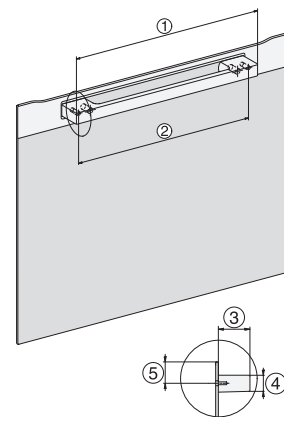

H 7244 BP

Piekarnik kompaktowy

w uniwersalnym wzornictwie z wyświetlaczem, modułem WiFi i pirolizą.

side view H7000 M, installation drawings

side view H7000 M, installation drawings, GB, AU

built-in H7000 M, installation drawing

built-in H7000 M build-under, installation drawing

Installation H7000 M, installation drawing

H7000 handle, installation drawing

side view H7000 M build-under, installation drawings