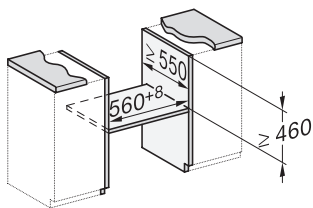

H 7244 BP

Piekarnik kompaktowy

w uniwersalnym wzornictwie z wyświetlaczem, modułem WiFi i pirolizą.

side view H7000 M, installation drawings

side view H7000 M, installation drawings, GB, AU

built-in H7000 M, installation drawing

built-in H7000 M build-under, installation drawing

Installation H7000 M, installation drawing

H7000 handle, installation drawing

side view H7000 M build-under, installation drawings