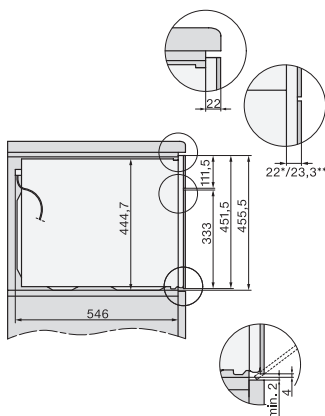

Wysokość urządzenia w mm

456

Głębokość urządzenia w mm

569

Waga w kg

36,0

Całkowita moc przyłączeniowa w kW

2,70

built-in H7000 BM build-under, installation drawings

installation H7000 BM, installation drawing

DG2740, DG7140, DGM7340, H2760B/BP, H7140BM, H7x64B/BP, H7x60B/BP installation drawings

H226x-1B/BP/E/EP/IP, H2760B/BP, H28x0B/BP, H7x40BM/BMX, H7x6x8/BP/BPX, installation drawings

side view H7000 BM build-under, installation drawings

H2xxx-1 B/BP/E/IP, H7xxx B/BP/BM/BMX, installation drawings

H2xxx-1 B/BP/E/IP, H7xxx B/BP/BM/BMX, installation drawings