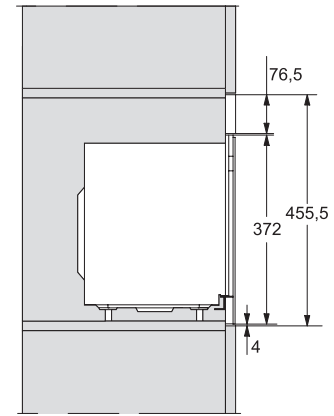

M 2230 SC

Kuchnia mikrofalowa do zabudowy z bocznym panelem dotykowym dla komfortowej obsługi.

M2230SC, installation drawings

M2230SC, installation drawings

M223xSC, installation drawings

M223xSC, installation drawings

M223xSC, installation drawing

M223xSC, AB45-2, side view installation drawing

M223xSC, AB45-2, installation drawing

M223xSC, AB42-1, installation drawing

M223xSC, AB42-1, installation drawing

M 2230 SC

Kuchnia mikrofalowa do zabudowy
z bocznym panelem dotykowym dla komfortowej obsługi.

M223xSC, AB38-1, installation drawing

M223xSC, AB38-1, installation drawing

M223xSC, AB36, installation drawing

M223xSC, AB36, installation drawing

M22xxSC, installation drawing

M22xxSC, installation drawing