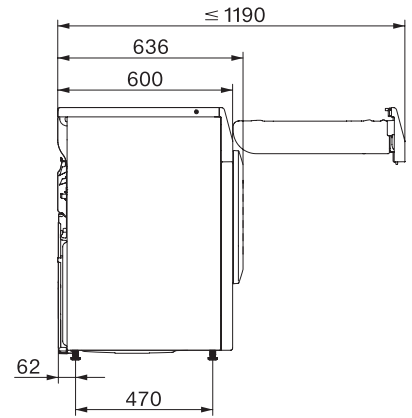

TED648WP EcoSpeed&9kg

T1 warmtepompdroger:

9 kg | DirectSensor | DryCare 40 | HygieneDry | Miele@home

T1 installation drawing, slanted facia or straight facia, measures in mm

T1 drawing, slanted facia or straight facia, measures in mm

T1 drawing, slanted facia or straight facia, with porthole, measures in mm

T1 drawing, slanted facia or straight facia, measures in mm