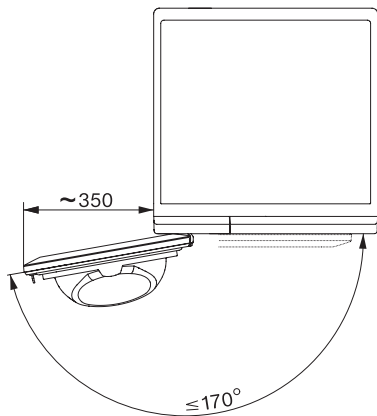

TED648WP EcoSpeed&9kg

T1 warmtepompdroger:

9 kg | DirectSensor | DryCare 40 | HygieneDry | Miele@home

T1 installation drawing, slanted facia or straight facia, measures in mm

T1 drawing, slanted facia or straight facia, measures in mm

T1 drawing, slanted facia or straight facia, with porthole, measures in mm

T1 drawing, slanted facia or straight facia, measures in mm