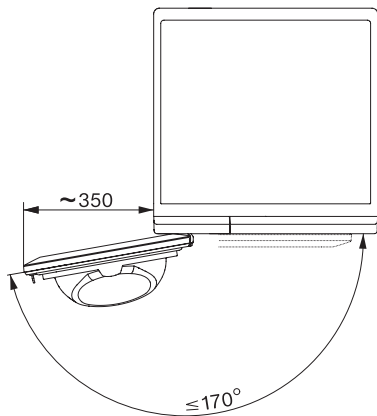

TEC648WP EcoSpeed&8kg

T1 warmtepompdroger:

8 kg | DirectSensor | Miele@home | EcoDry | FragranceDos

T1 installation drawing, slanted facia or straight facia, measures in mm

T1 drawing, slanted facia or straight facia, measures in mm

T1 drawing, slanted facia or straight facia, with porthole, measures in mm

T1 drawing, slanted facia or straight facia, measures in mm