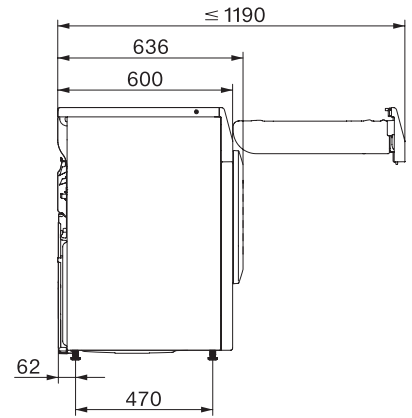

TEC648WP EcoSpeed&8kg

T1 warmtepompdroger:

8 kg | DirectSensor | Miele@home | EcoDry | FragranceDos

T1 installation drawing, slanted facia or straight facia, measures in mm

T1 drawing, slanted facia or straight facia, measures in mm

T1 drawing, slanted facia or straight facia, with porthole, measures in mm

T1 drawing, slanted facia or straight facia, measures in mm