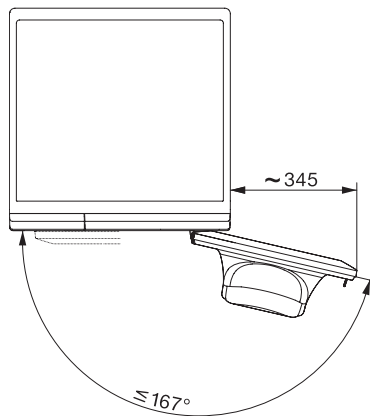

WEB368 WCS PWash&8kg

W1 wasmachine voorlader:

A -20%* | 8 kg | 1400 omw./min | QuickPowerWash | Miele@home | CapDosing

W1 installation drawing, slanted facia or straight facia, measures in mm

W1 drawing, slanted facia or straight facia, measures in mm

W1 drawing, slanted facia or straight facia, measures in mm

W1 drawing, slanted facia or straight facia, measures in mm