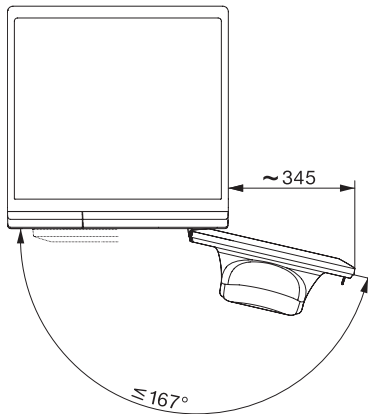

WEE388 WCS PWash&Steam&8kg

W1 wasmachine voorlader:

A -40%* | 8 kg | 1400 tpm | SteamCare | QuickPowerWash | Miele@home

W1 installation drawing, slanted fascia or straight fascia, measures in mm

W1 drawing, slanted fascia or straight fascia, measures in mm

W1 drawing, slanted fascia or straight fascia, measures in mm

W1 drawing, slanted fascia or straight fascia, measures in mm