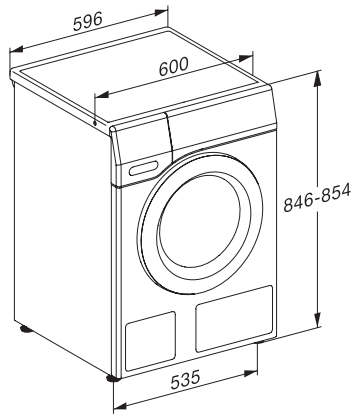

A -20%* | 8 kg | 1400 omw./min | QuickPowerWash | Miele@home | CapDosing

W1 installation drawing, slanted facia or straight facia, measures in mm

W1 drawing, slanted facia or straight facia, measures in mm