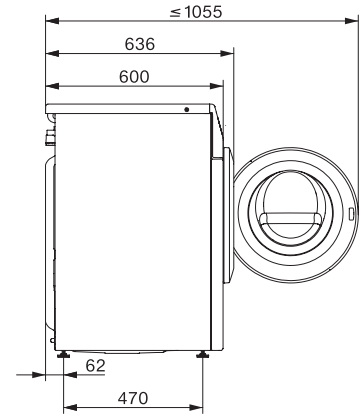

A -20%* | 8 kg | 1400 omw./min | QuickPowerWash | Miele@home | CapDosing

W1 installation drawing, slanted facia or straight facia, measures in mm

W1 drawing, slanted facia or straight facia, measures in mm

W1 drawing, slanted facia or straight facia, measures in mm

W1 drawing, slanted facia or straight facia, measures in mm