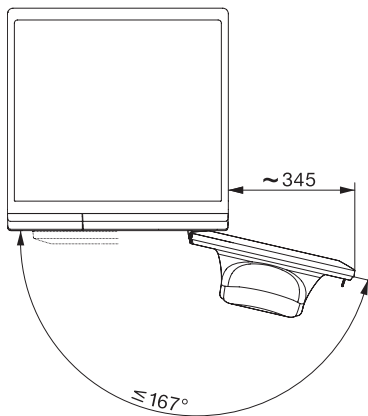

A -20%* | 8 kg | 1400 omw./min | QuickPowerWash | Miele@home | CapDosing

W1 installation drawing, slanted facia or straight facia, measures in mm

W1 drawing, slanted facia or straight facia, measures in mm

W1 drawing, slanted facia or straight facia, measures in mm

W1 drawing, slanted facia or straight facia, measures in mm