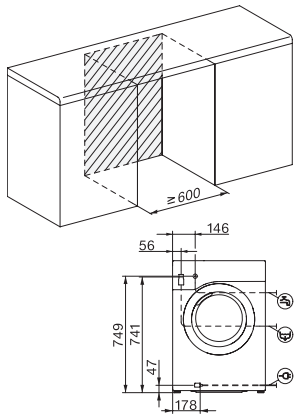

A -20%* | 8 kg | 1400 omw./min | QuickPowerWash | Miele@home | CapDosing

W1 installation drawing, slanted facia or straight facia, measures in mm

W1 drawing, slanted facia or straight facia, measures in mm

W1 drawing, slanted facia or straight facia, measures in mm

W1 drawing, slanted facia or straight facia, measures in mm