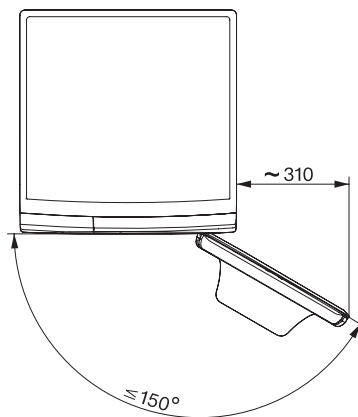

WSB363 WCS PWash&8kg

W1 wasmachine voorlader:

A -20%* | 8 kg | 1400 omw./min | QuickPowerWash | Miele@home | CapDosing

W1 drawing, facia 5 degree, measures in mm

W1 drawing, facia 5 degree, measures in mm

W1 drawing, facia 5 degree, measures in mm

W1 drawing, facia 5 degree, measures in mm