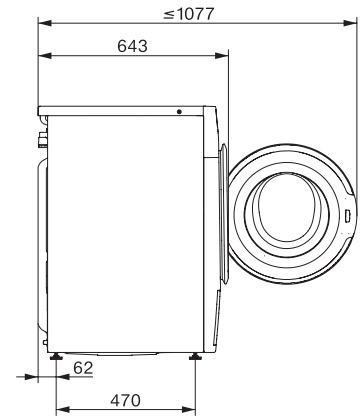

WSB363 WCS PWash&8kg

W1 wasmachine voorlader:

A -20%* | 8 kg | 1400 omw./min | QuickPowerWash | Miele@home | CapDosing

W1 drawing, facia 5 degree, measures in mm

W1 drawing, facia 5 degree, measures in mm

W1 drawing, facia 5 degree, measures in mm

W1 drawing, facia 5 degree, measures in mm