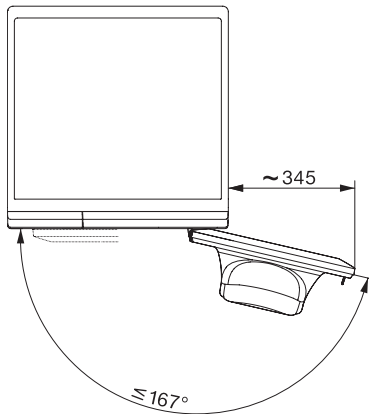

WED395 WPS PWash&Steam&9kg

W1 wasmachine voorlader:

A-20%* | 9 kg | 1400 tpm | SteamCare | QuickPowerWash | Miele@home

W1 installation drawing, slanted fascia or straight fascia, measures in mm

W1 drawing, slanted fascia or straight fascia, measures in mm

W1 drawing, slanted fascia or straight fascia, measures in mm

W1 drawing, slanted fascia or straight fascia, measures in mm