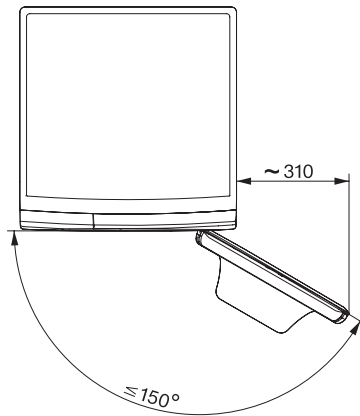

WSD383 WCS PWash&Steam&9kg

W1 wasmachine voorlader:

A-20%* | 9 kg | 1400 tpm | SteamCare | QuickPowerWash | Miele@home

W1 drawing, facia 5 degree, measures in mm

W1 drawing, facia 5 degree, measures in mm

W1 drawing, facia 5 degree, measures in mm

W1 drawing, facia 5 degree, measures in mm