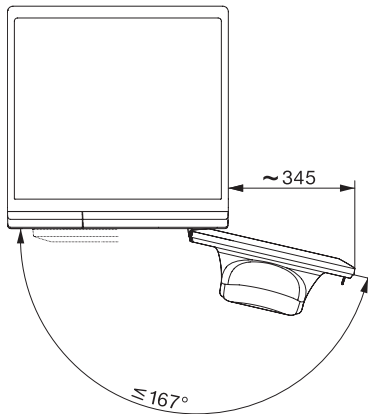

WEE395 WPS PWash&Steam&8kg

W1 wasmachine voorlader:

A -40%* | 8 kg | 1400 tpm | SteamCare | QuickPowerWash | Miele@home

W1 installation drawing, slanted fascia or straight fascia, measures in mm

W1 drawing, slanted fascia or straight fascia, measures in mm

W1 drawing, slanted fascia or straight fascia, measures in mm

W1 drawing, slanted fascia or straight fascia, measures in mm