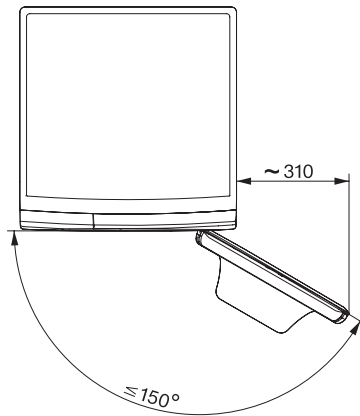

WSE383 WCS PWash&Steam&8kg

W1 wasmachine voorlader:

A -40%* | 8 kg | 1400 tpm | SteamCare | QuickPowerWash | Miele@home

W1 drawing, facia 5 degree, measures in mm

W1 drawing, facia 5 degree, measures in mm

W1 drawing, facia 5 degree, measures in mm

W1 drawing, facia 5 degree, measures in mm