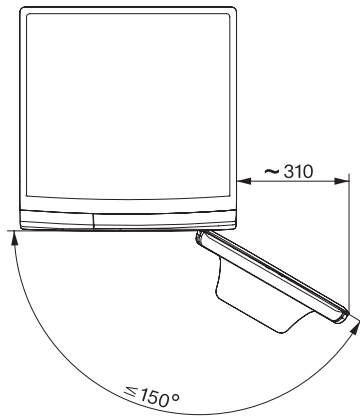

WWE380 WCS PWash&Steam&8kg

W1 wasmachine voorlader:

A -40%* | 8 kg | 1400 tpm | SteamCare | QuickPowerWash | Miele@home

W1 drawing, facia 5 degree, measures in mm

W1 drawing, facia 5 degree, measures in mm

W1 drawing, facia 5 degree, measures in mm

W1 drawing, facia 5 degree, measures in mm