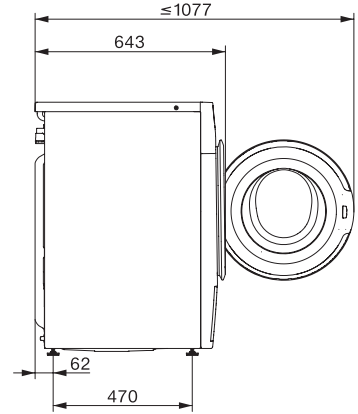

WWE380 WCS PWash&Steam&8kg

W1 wasmachine voorlader:

A -40%* | 8 kg | 1400 tpm | SteamCare | QuickPowerWash | Miele@home

W1 drawing, facia 5 degree, measures in mm

W1 drawing, facia 5 degree, measures in mm

W1 drawing, facia 5 degree, measures in mm

W1 drawing, facia 5 degree, measures in mm