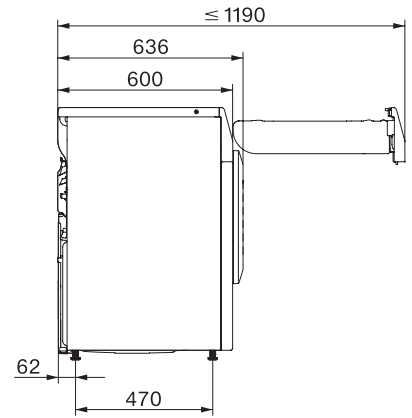

TED655WP EcoSpeed&9kg

T1 varmtepompdroger:

9 kg | DirectSensor | DryCare 40 | HygieneDry | Miele@home

T1 installation drawing, slanted facia or straight facia, measures in mm

T1 drawing, slanted facia or straight facia, measures in mm

T1 drawing, slanted facia or straight facia, with porthole, measures in mm

T1 drawing, slanted facia or straight facia, measures in mm