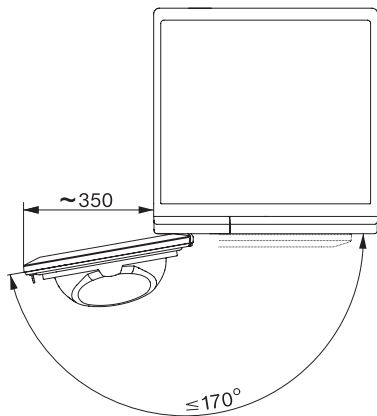

TED655WP EcoSpeed&9kg

T1 varmtepompdroger:

9 kg | DirectSensor | DryCare 40 | HygieneDry | Miele@home

T1 installation drawing, slanted facia or straight facia, measures in mm

T1 drawing, slanted facia or straight facia, measures in mm

T1 drawing, slanted facia or straight facia, with porthole, measures in mm

T1 drawing, slanted facia or straight facia, measures in mm