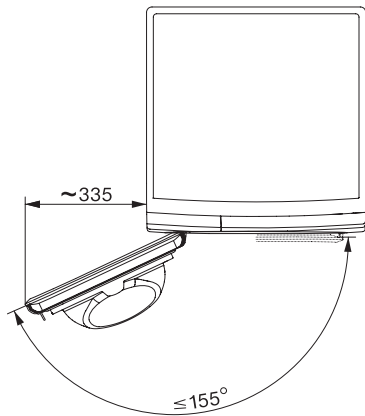

TSC643WP EcoSpeed&8kg

T1 warmtepompdroger:

8 kg | DirectSensor | Miele@home | EcoDry | FragranceDos

T1 installation drawing, facia 5 degree, measures in mm

T1 drawing, facia 5 degree, measures in mm

T1 drawing, facia 5 degree, with porthole, measures in mm

T1 drawing, facia 5 degree, measures in mm